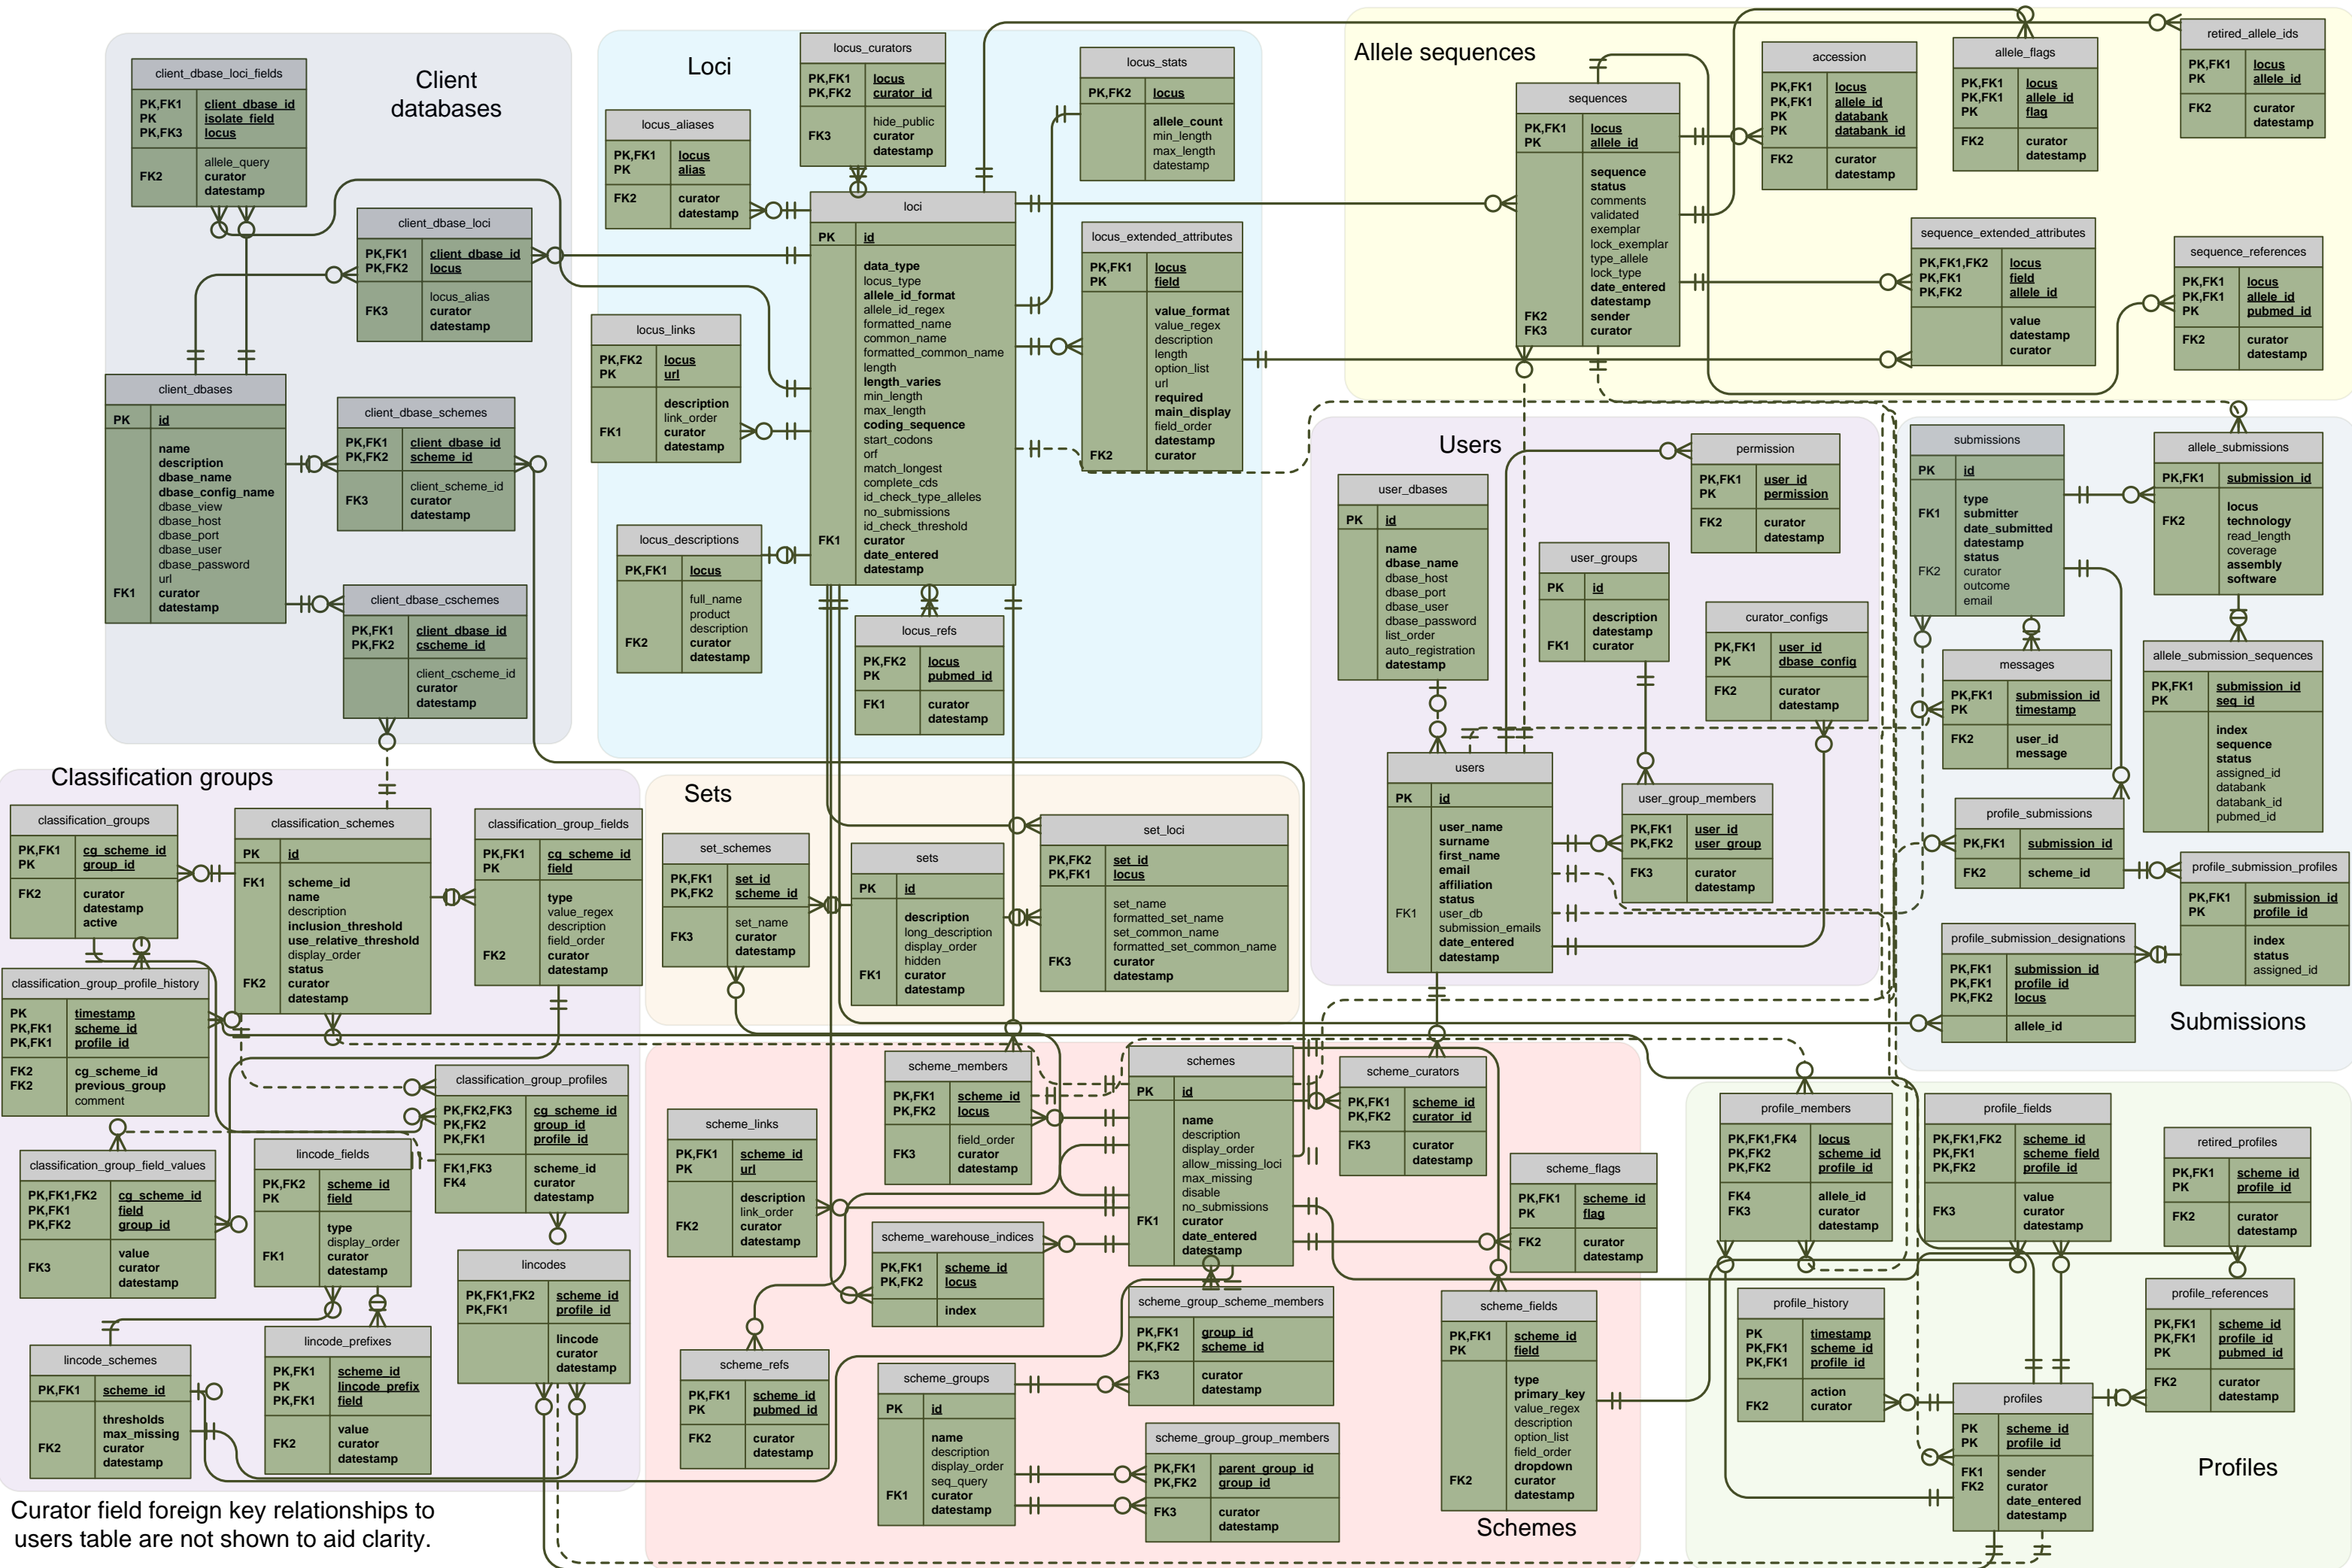

# BIGSdb Sequence/profile definitions database (version 1.38)

Curator field foreign key relationships to users table are not shown to aid clarity.