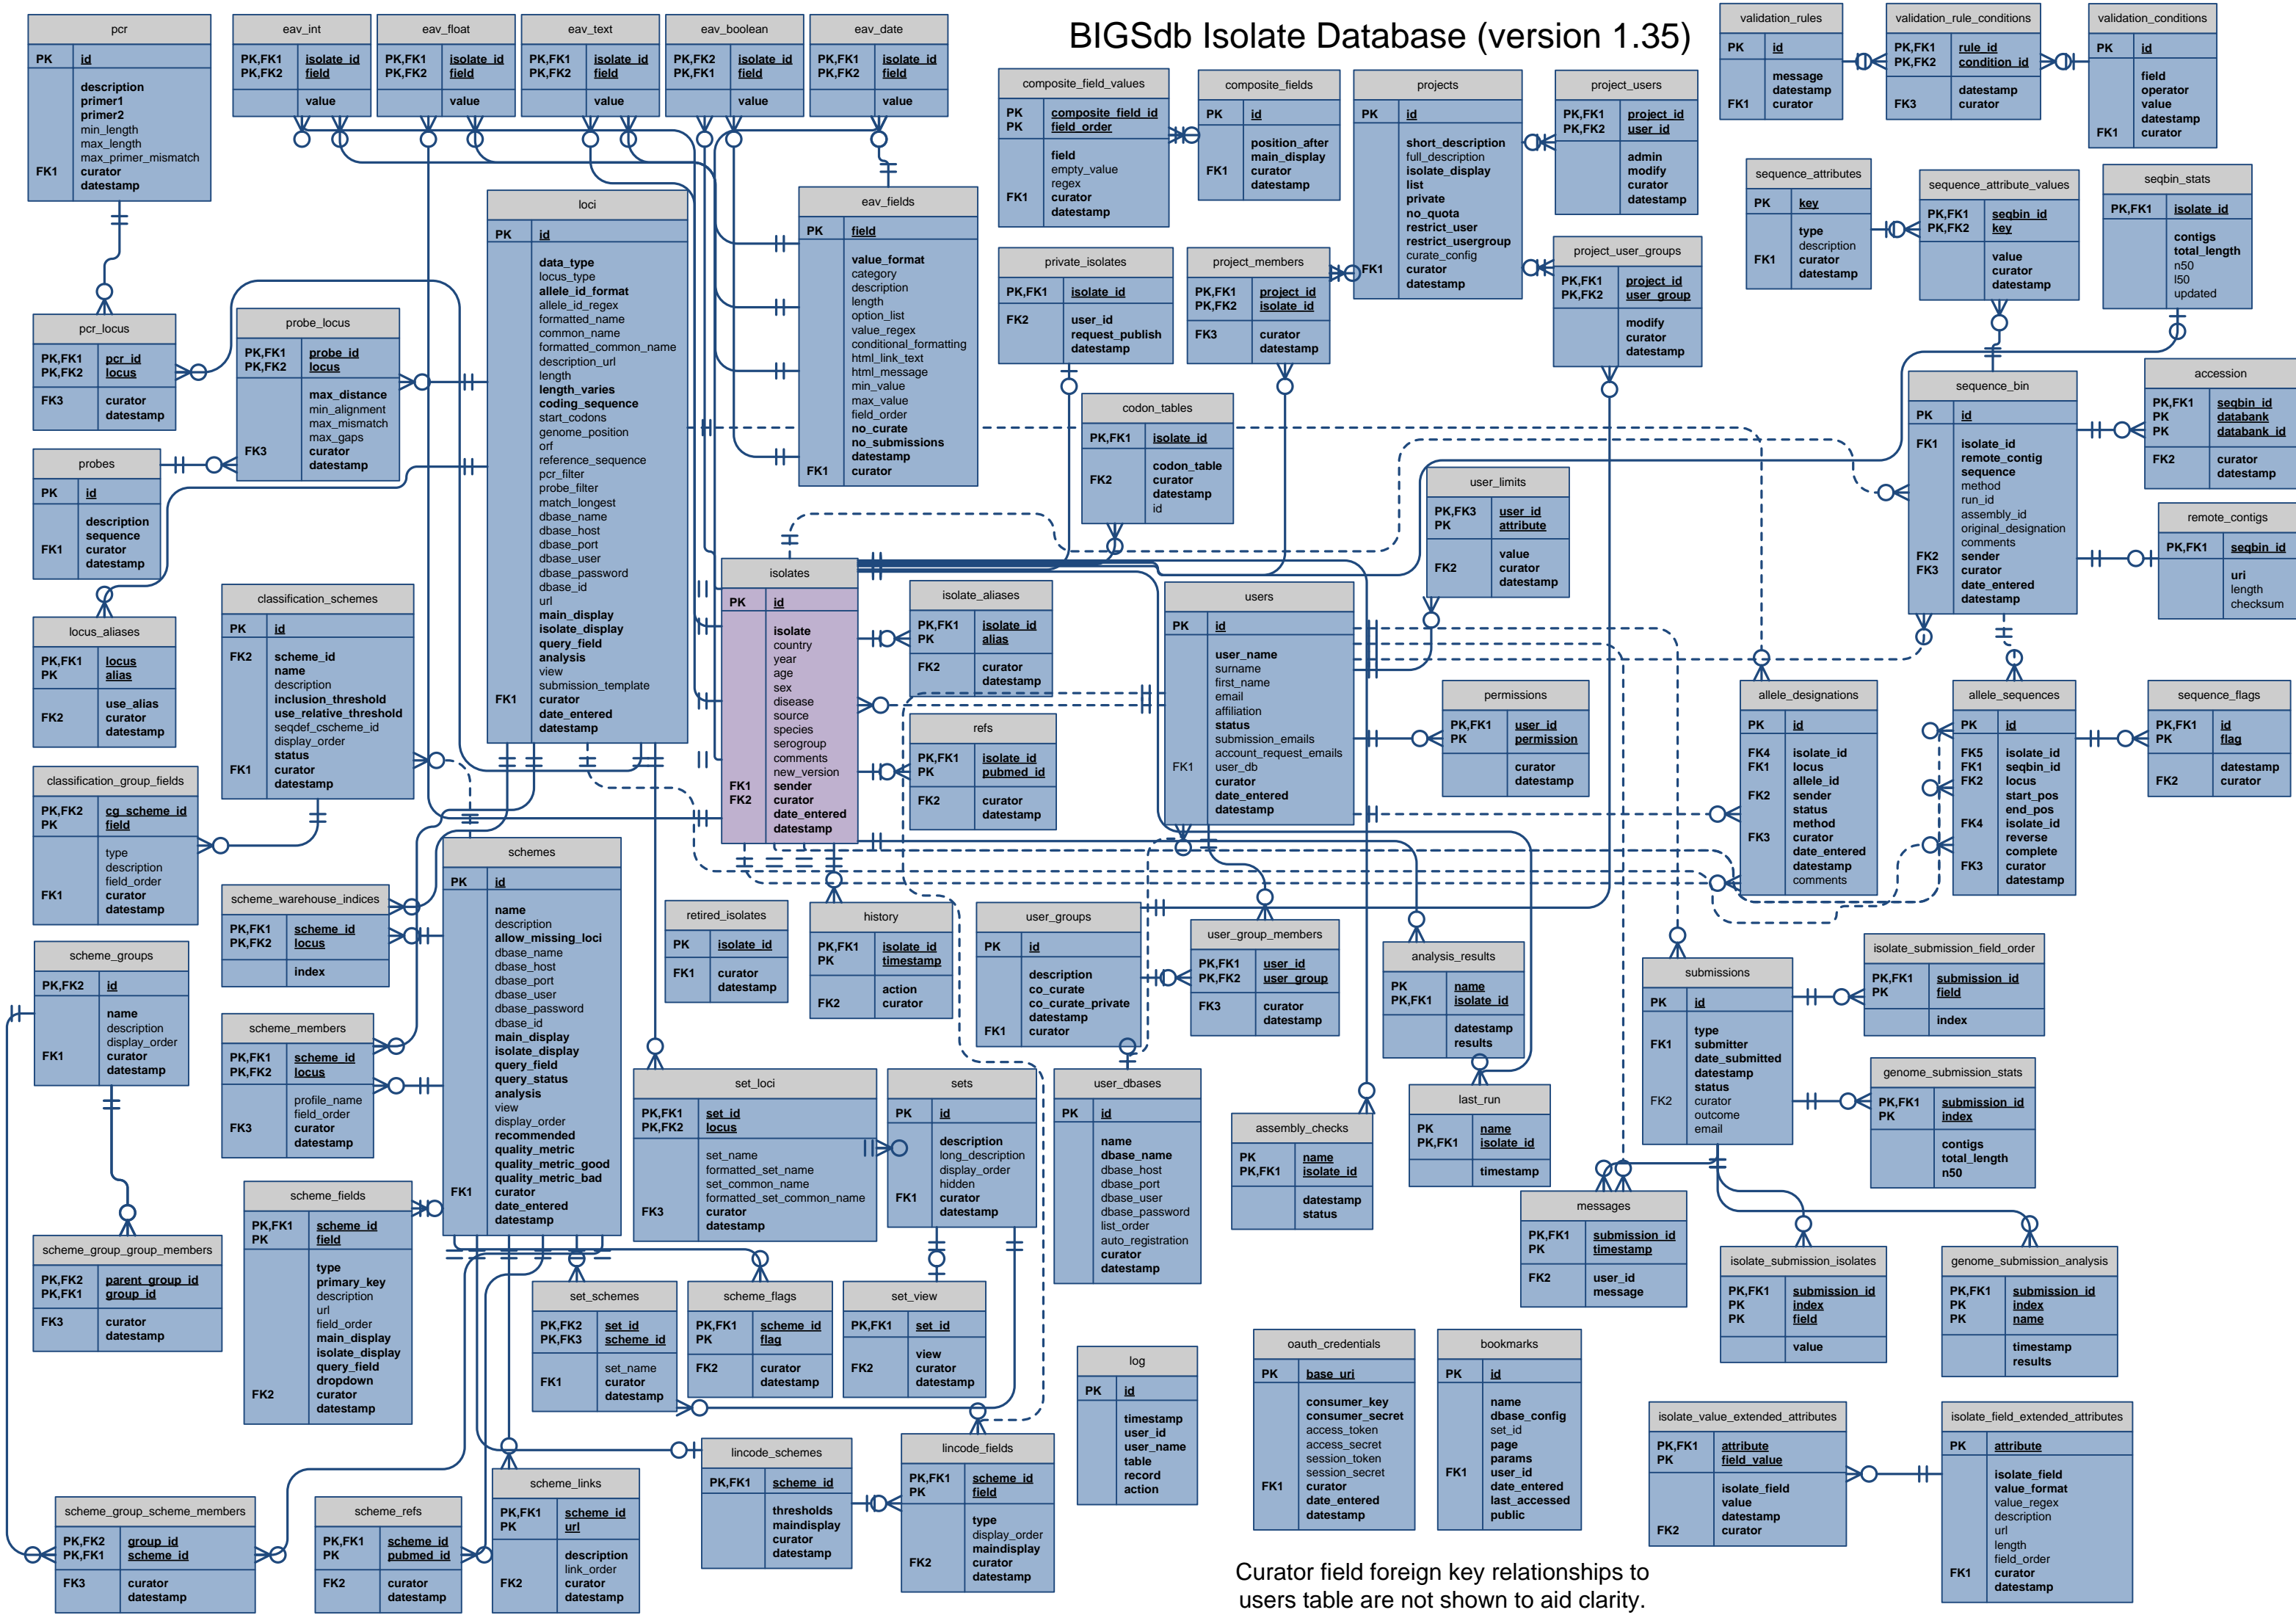

# BIGSdb Isolate Database (version 1.35)

Curator field foreign key relationships to users table are not shown to aid clarity.