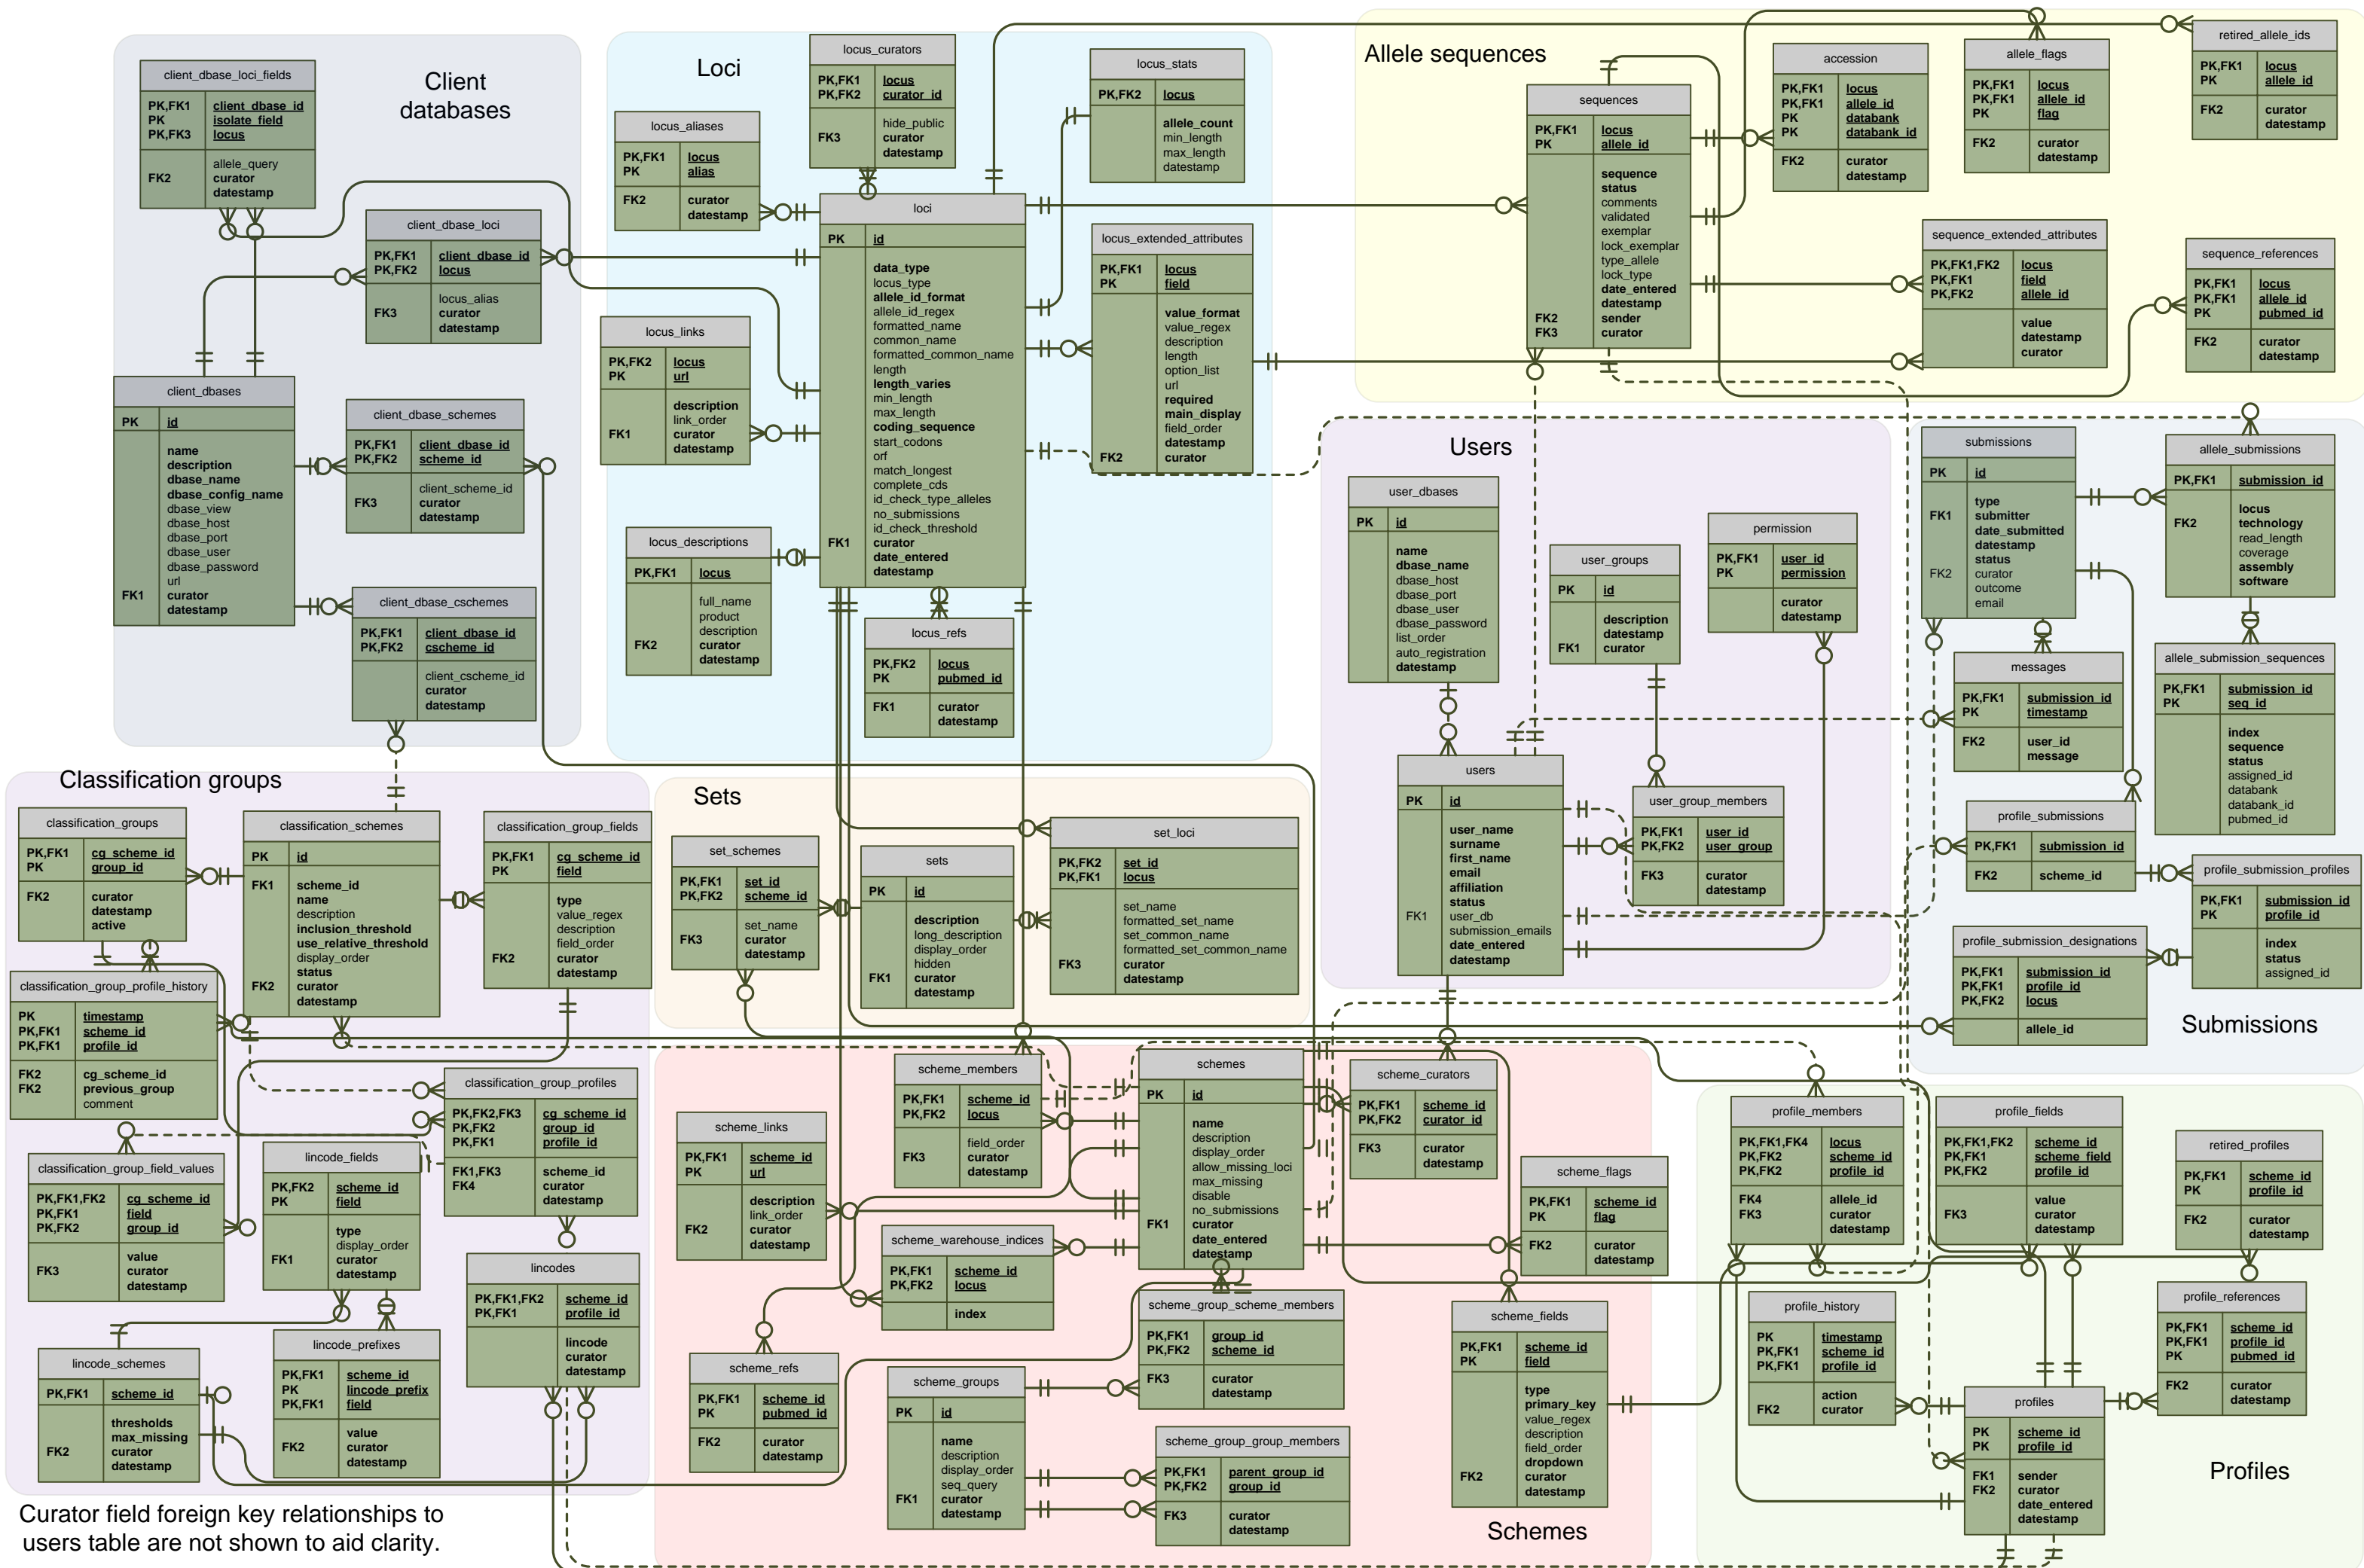

# BIGSdb Sequence/profile definitions database (version 1.35)

Curator field foreign key relationships to users table are not shown to aid clarity.