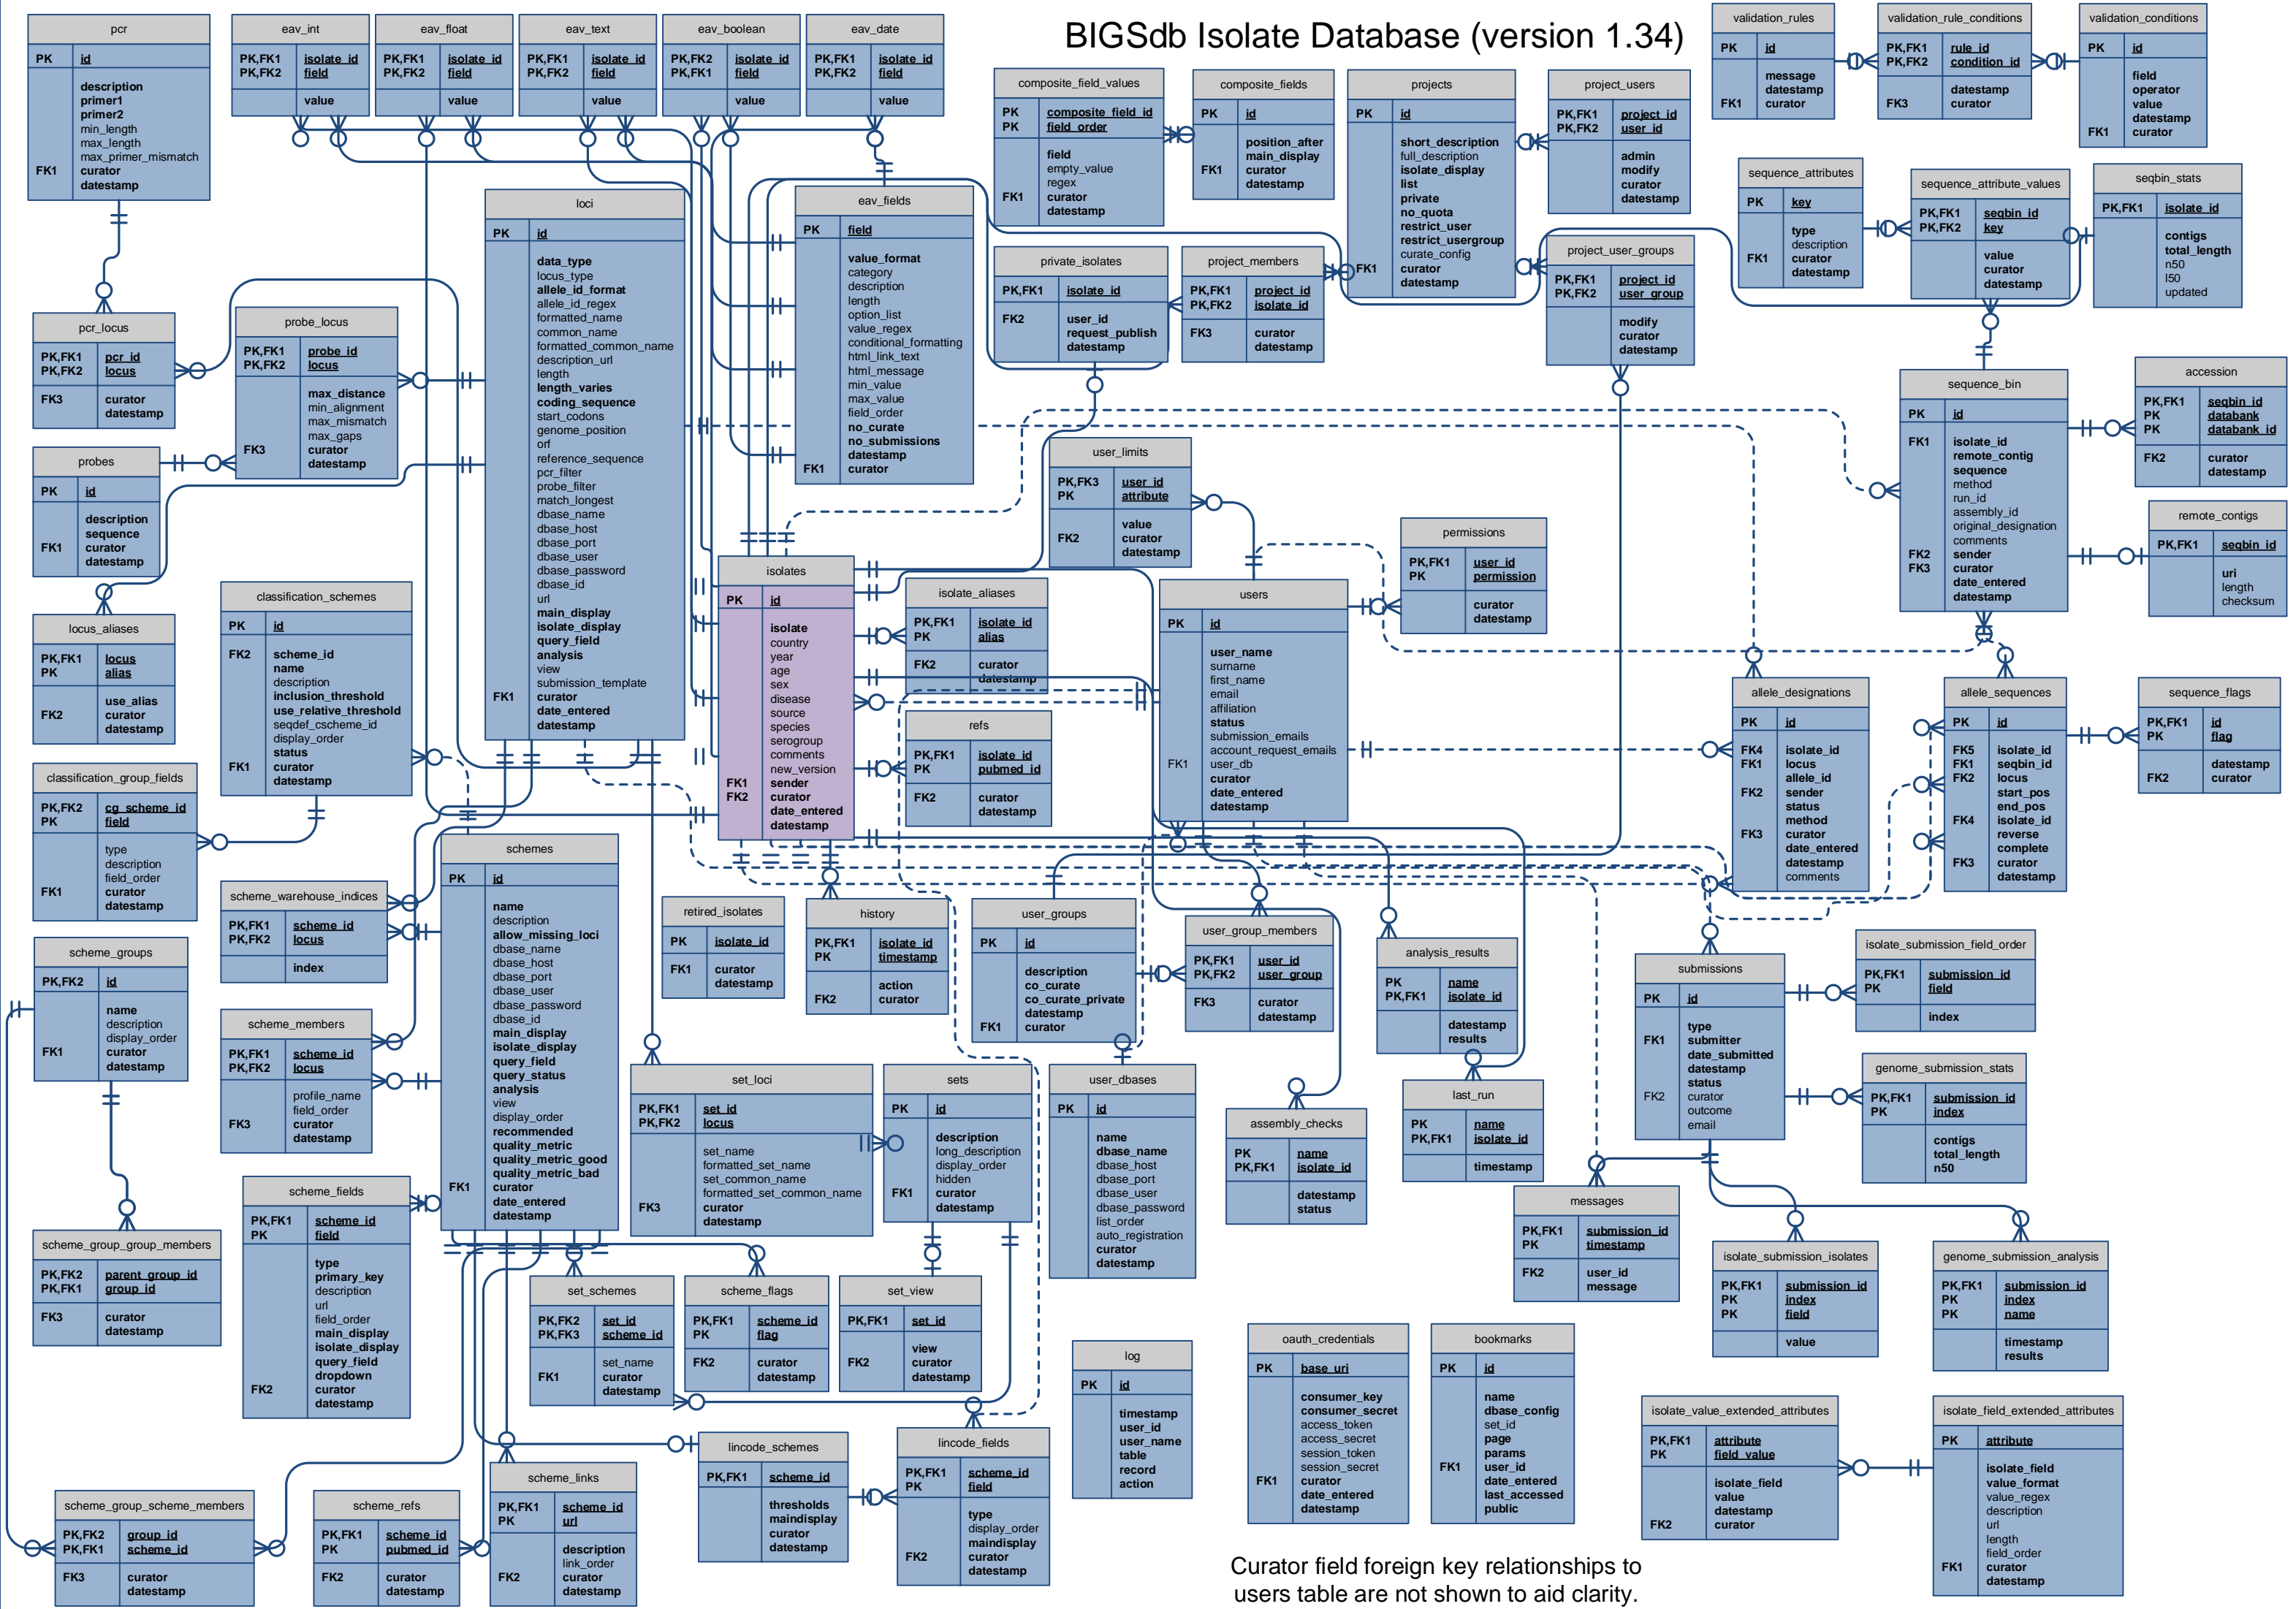

BIGSdb Isolate Database (version 1.34)

Curator field foreign key relationships to users table are not shown to aid clarity.