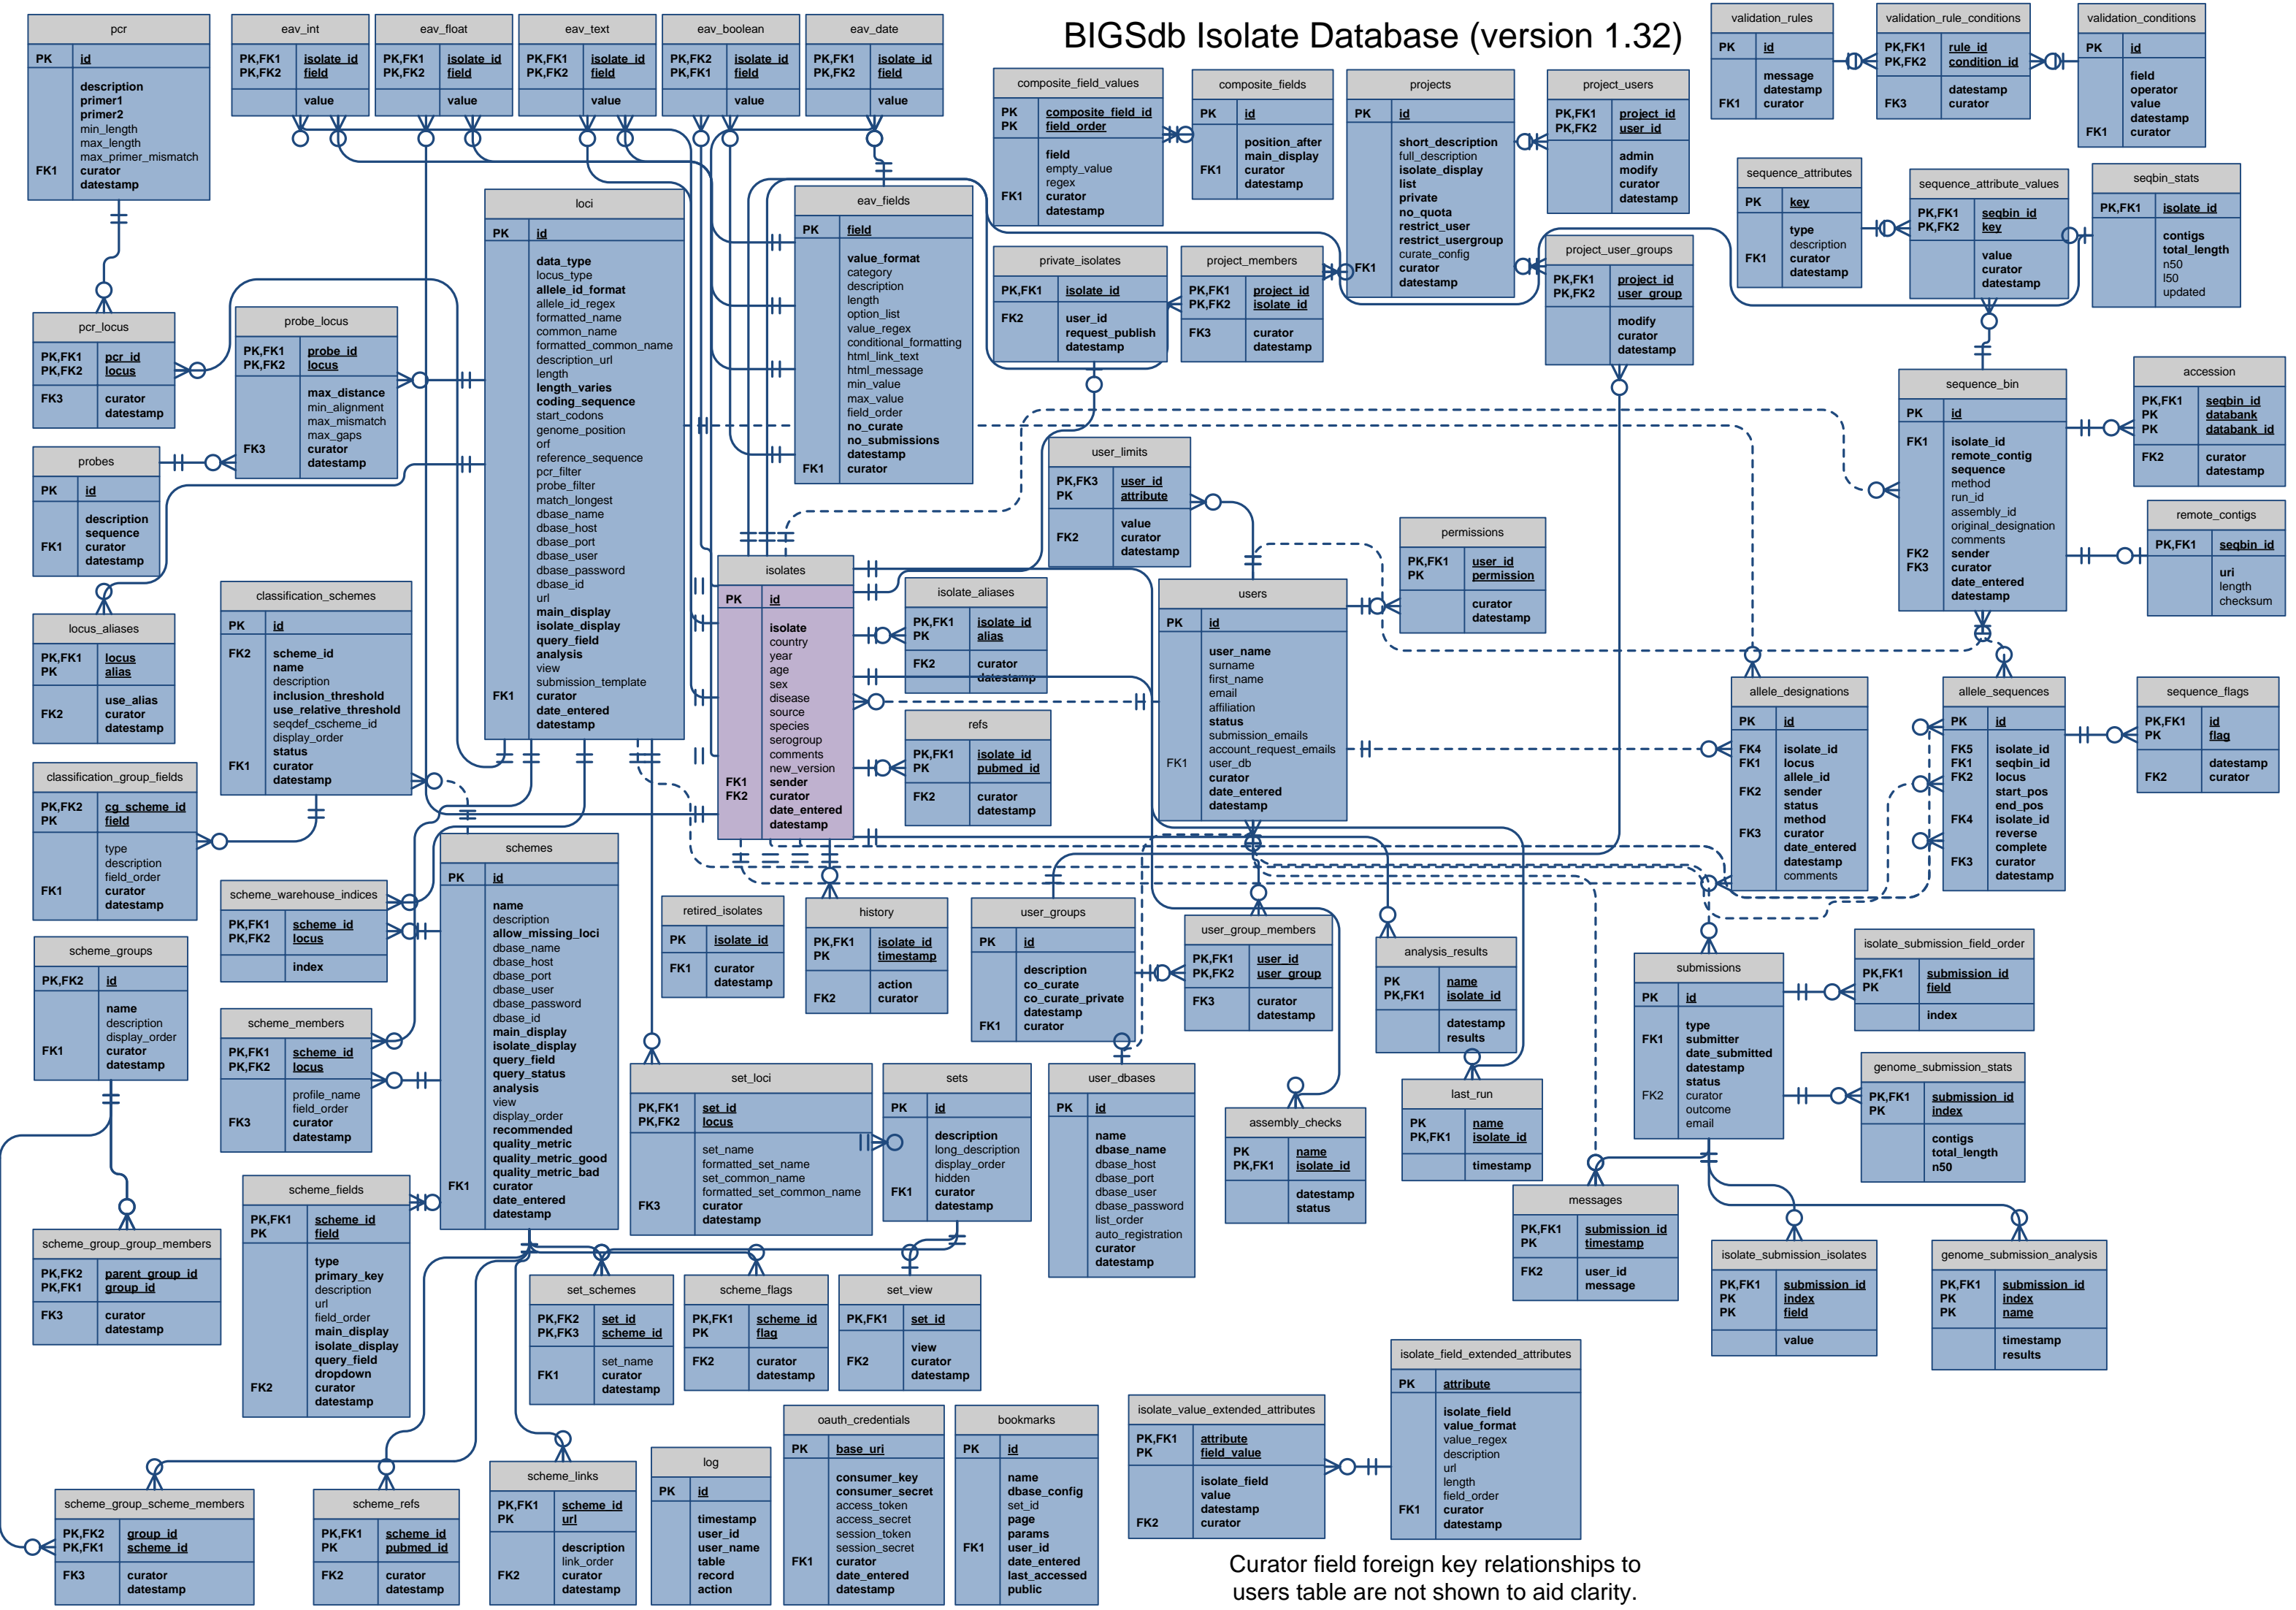

BIGSdb Isolate Database (version 1.32)

Curator field foreign key relationships to users table are not shown to aid clarity.