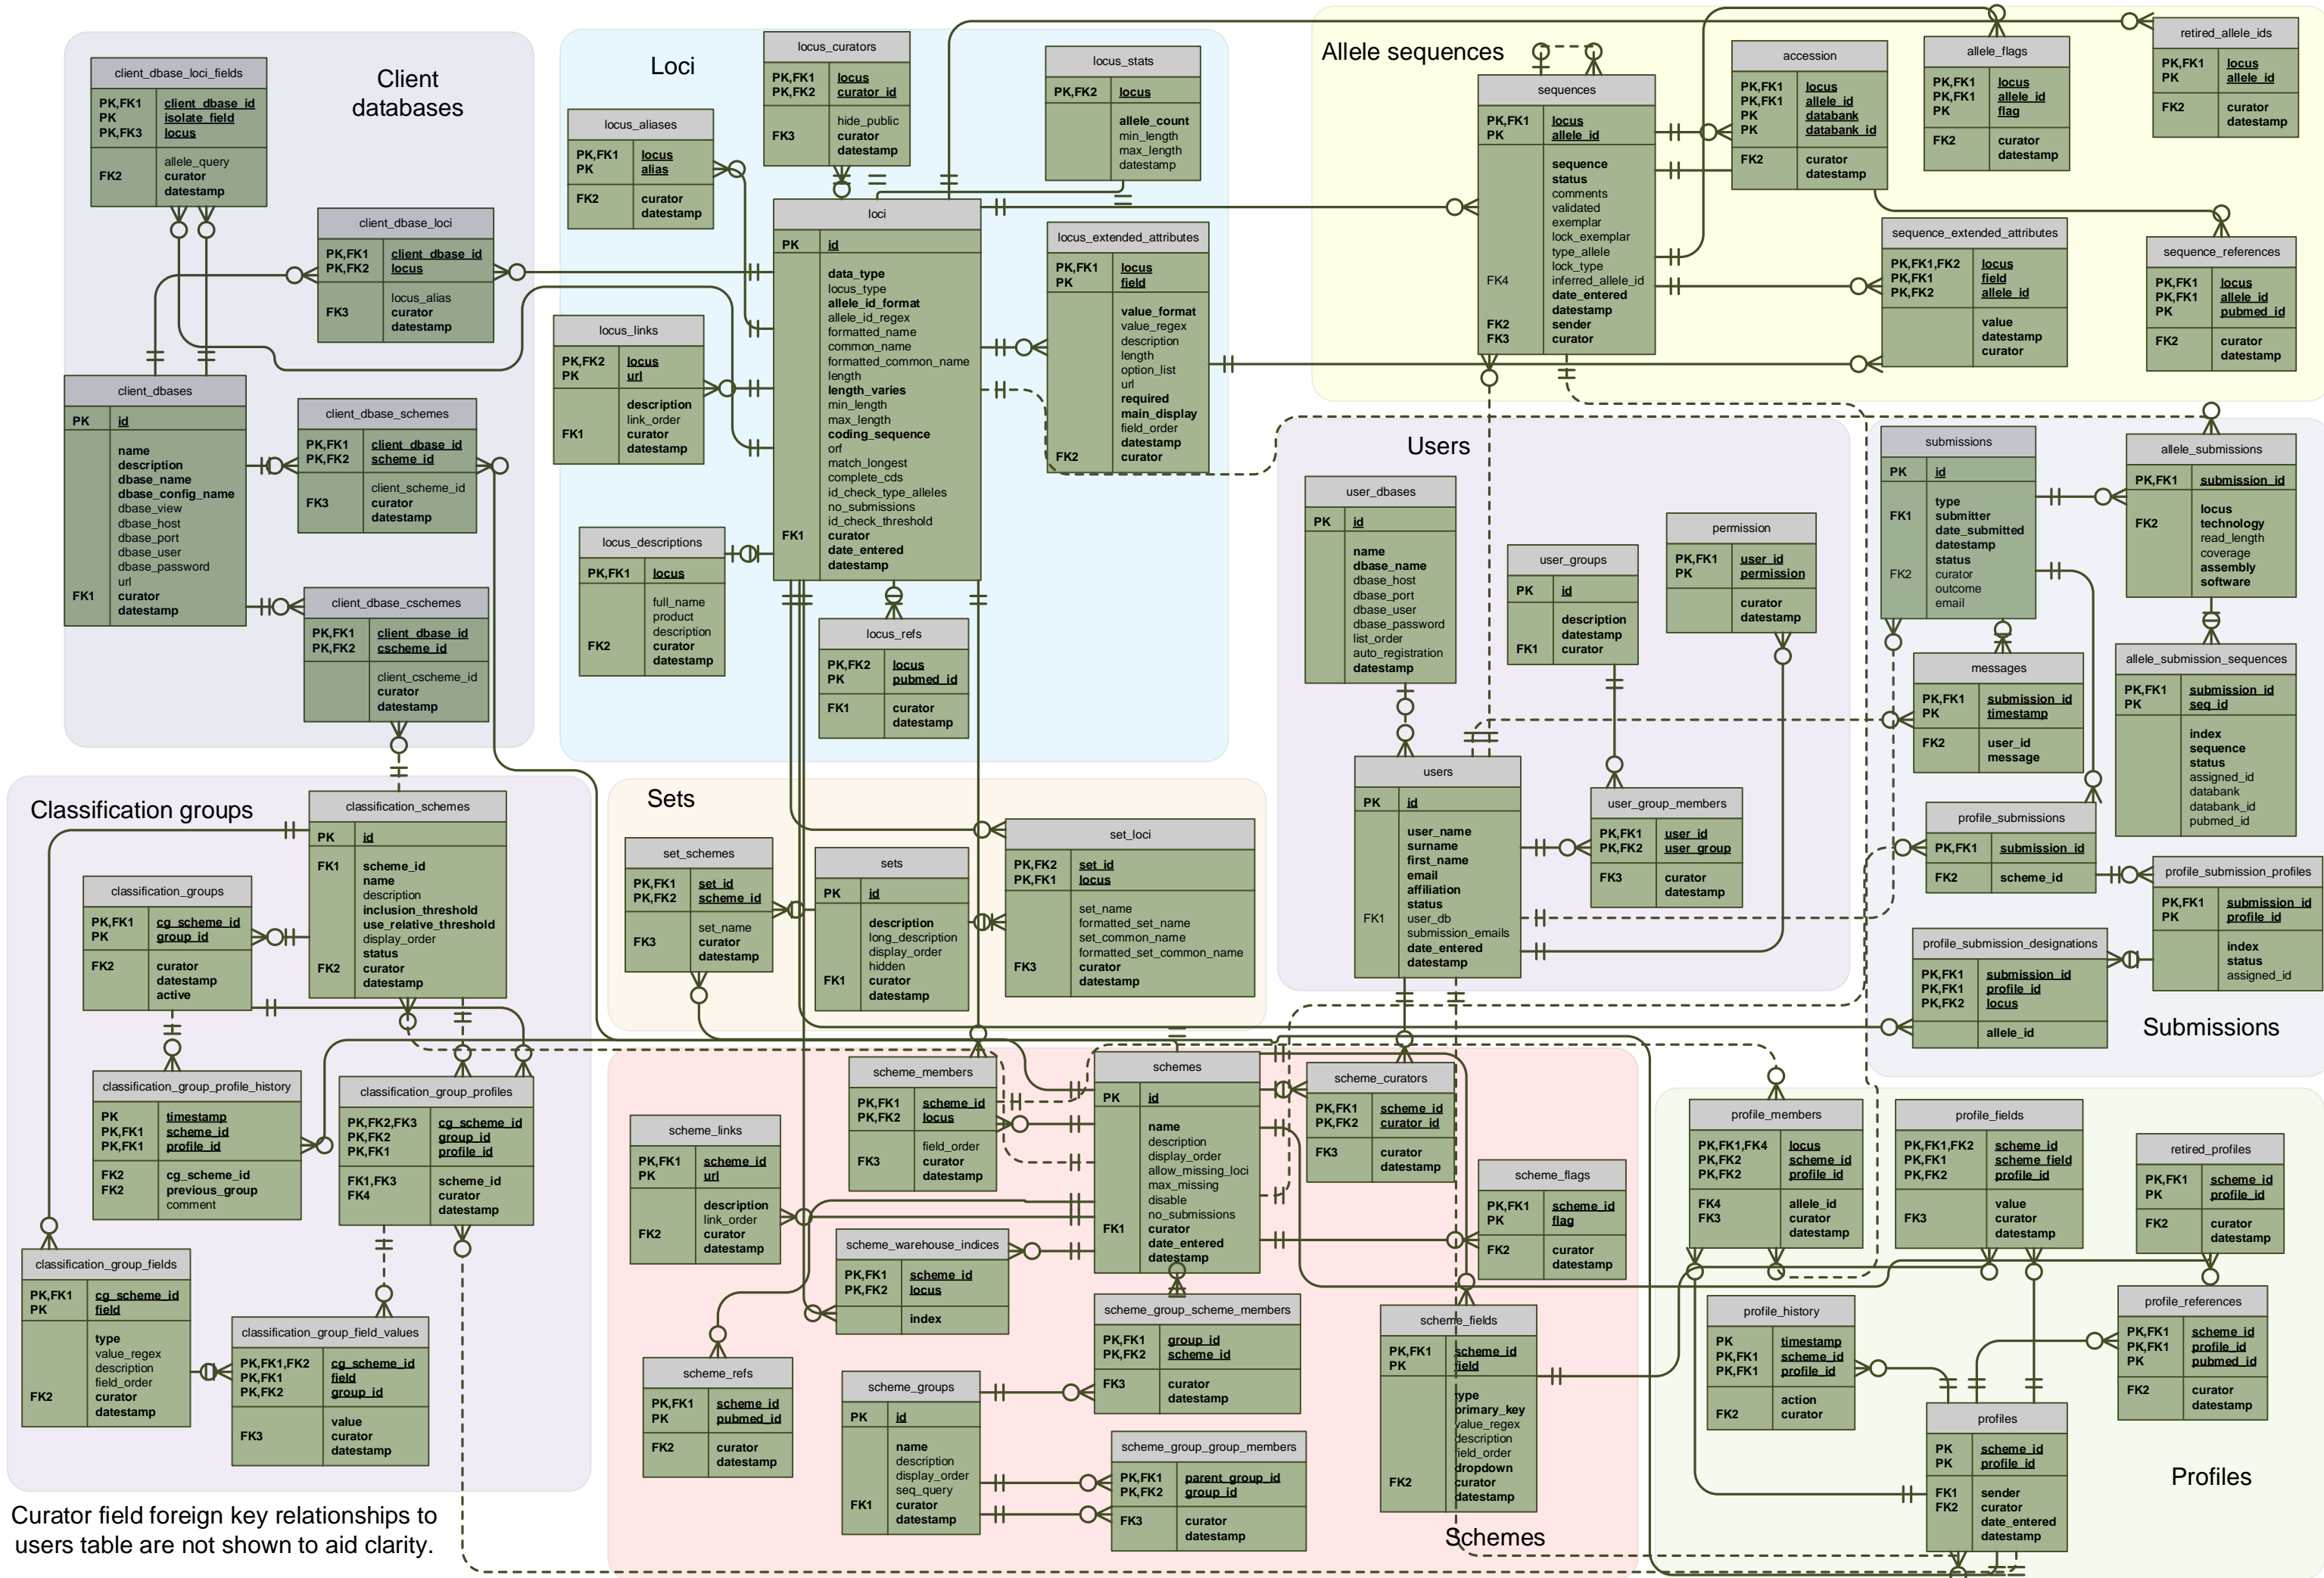

BIGSdb Sequence/profile definitions database (version 1.31)

Curator field foreign key relationships to users table are not shown to aid clarity.