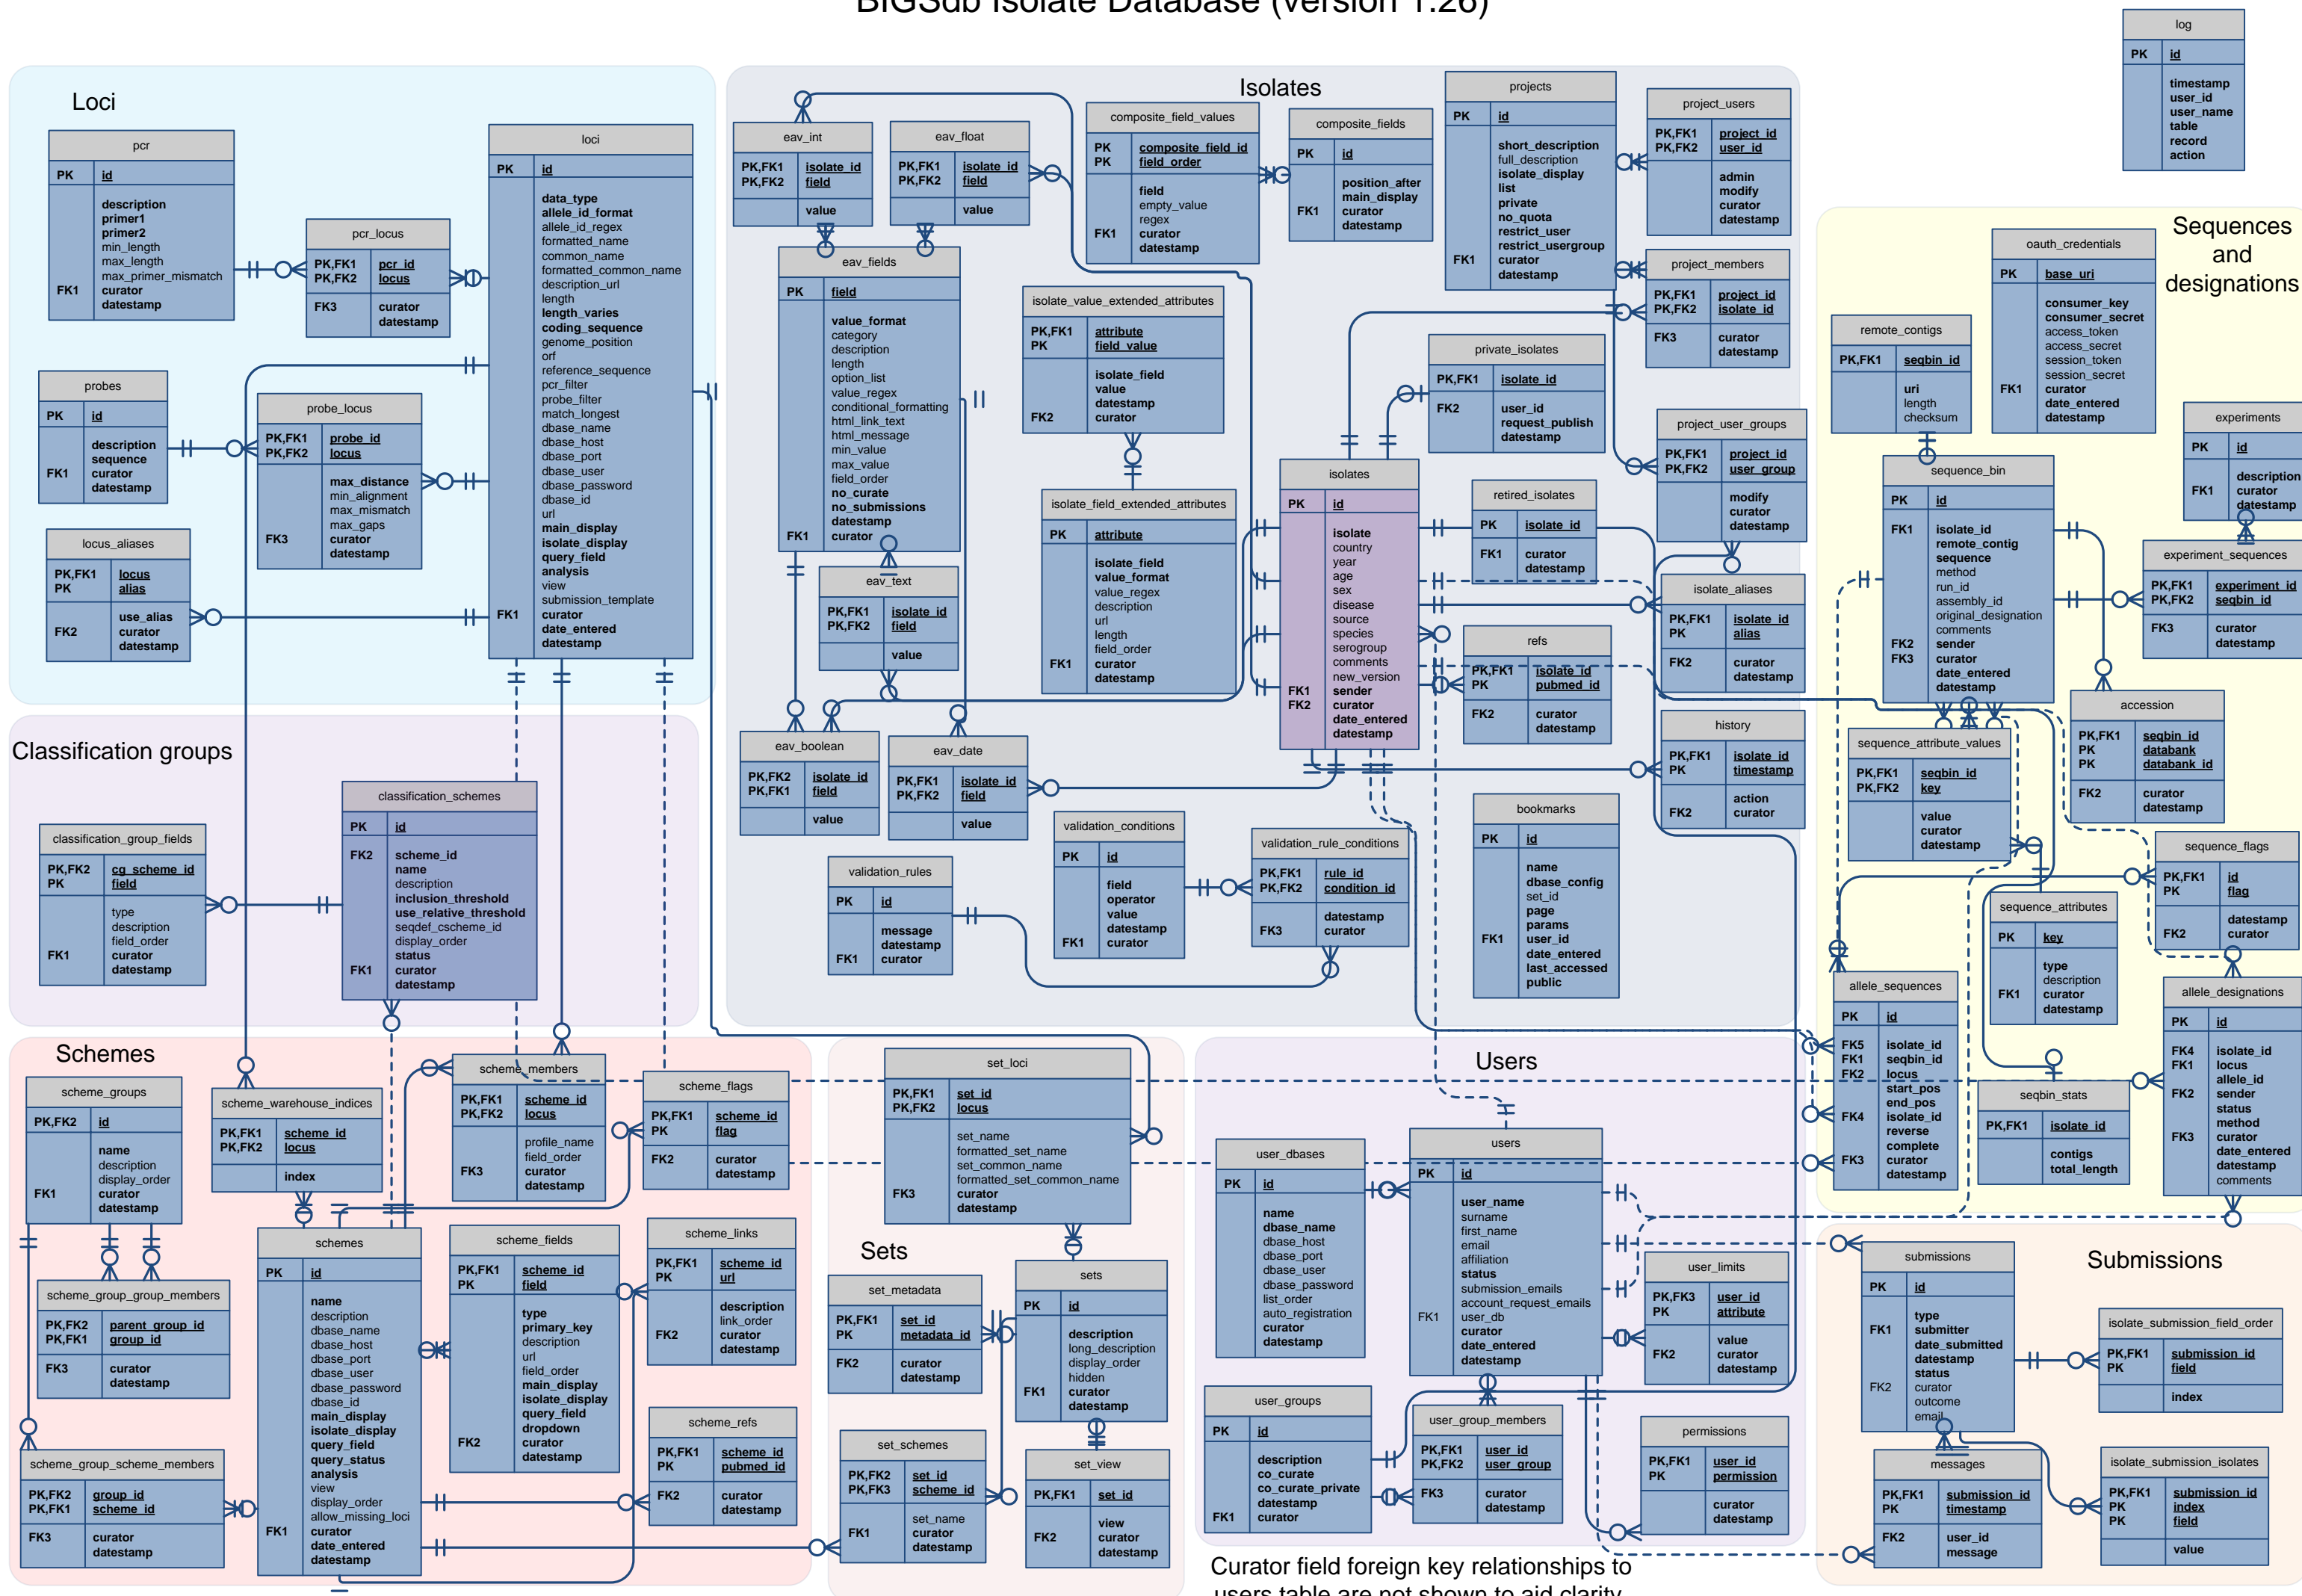

BIGSdb Isolate Database (version 1.26)

Curator field foreign key relationships to users table are not shown to aid clarity.