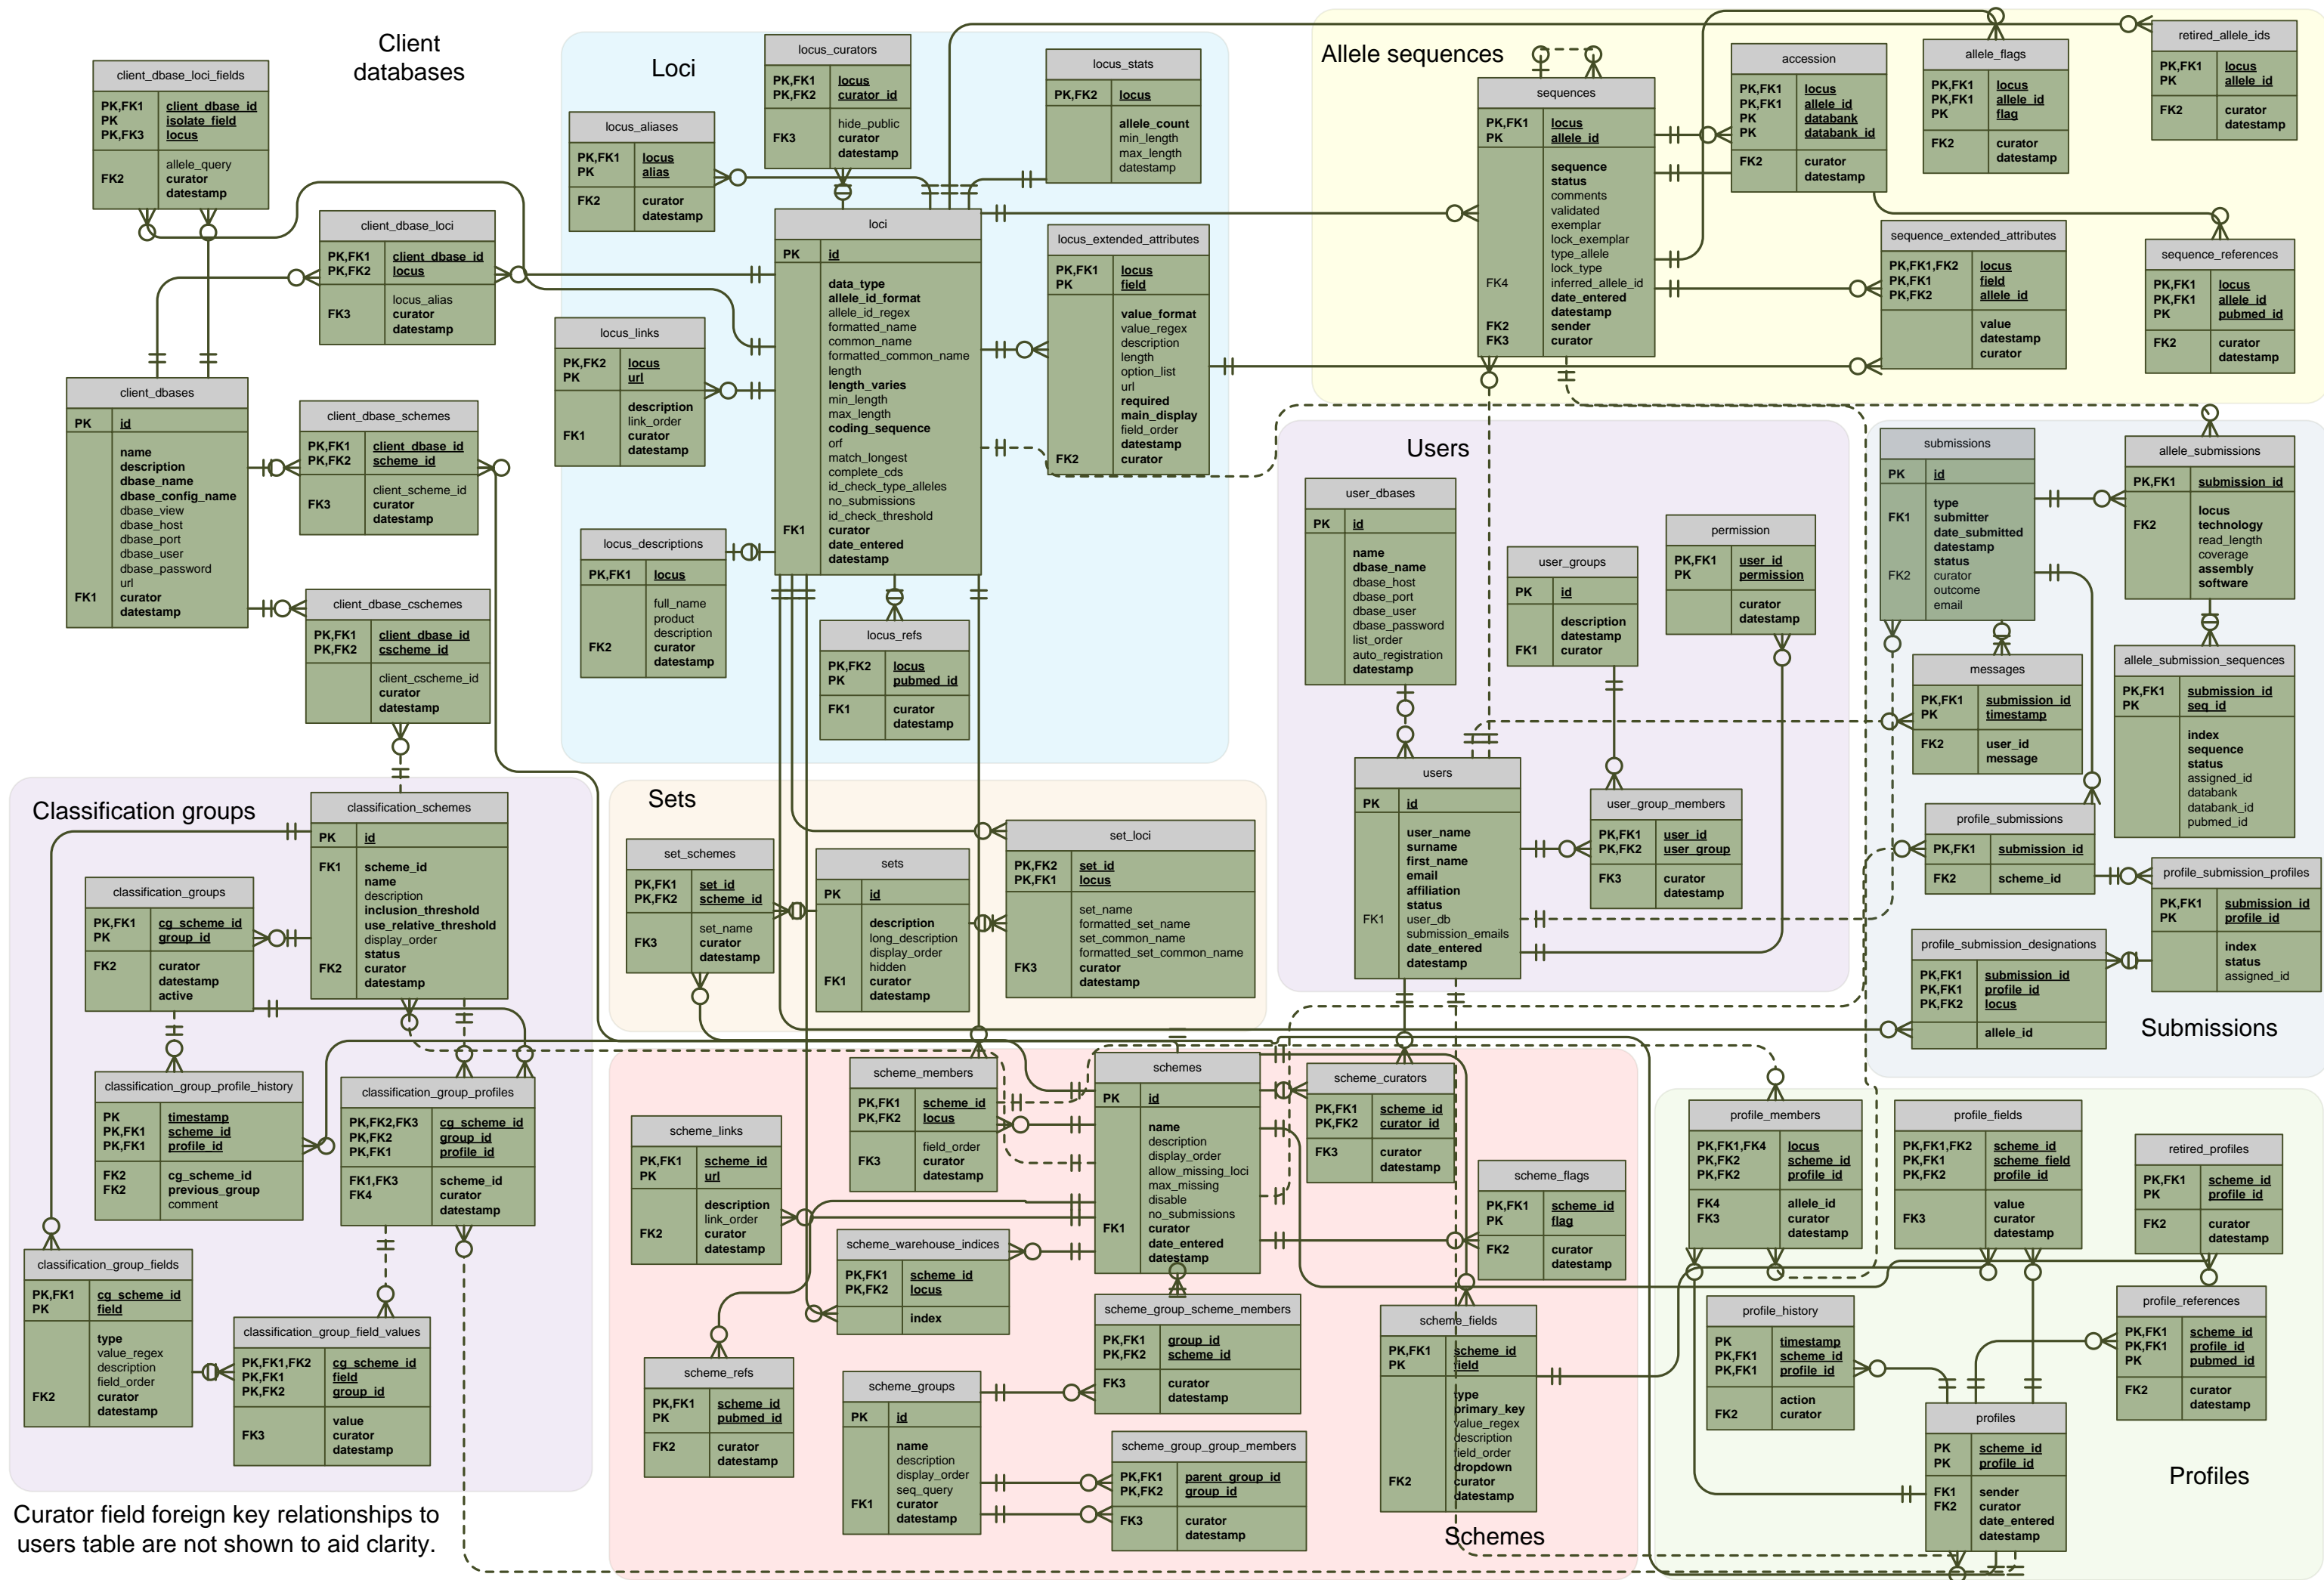

# BIGSdb Sequence/profile definitions database (version 1.23)

Curator field foreign key relationships to users table are not shown to aid clarity.