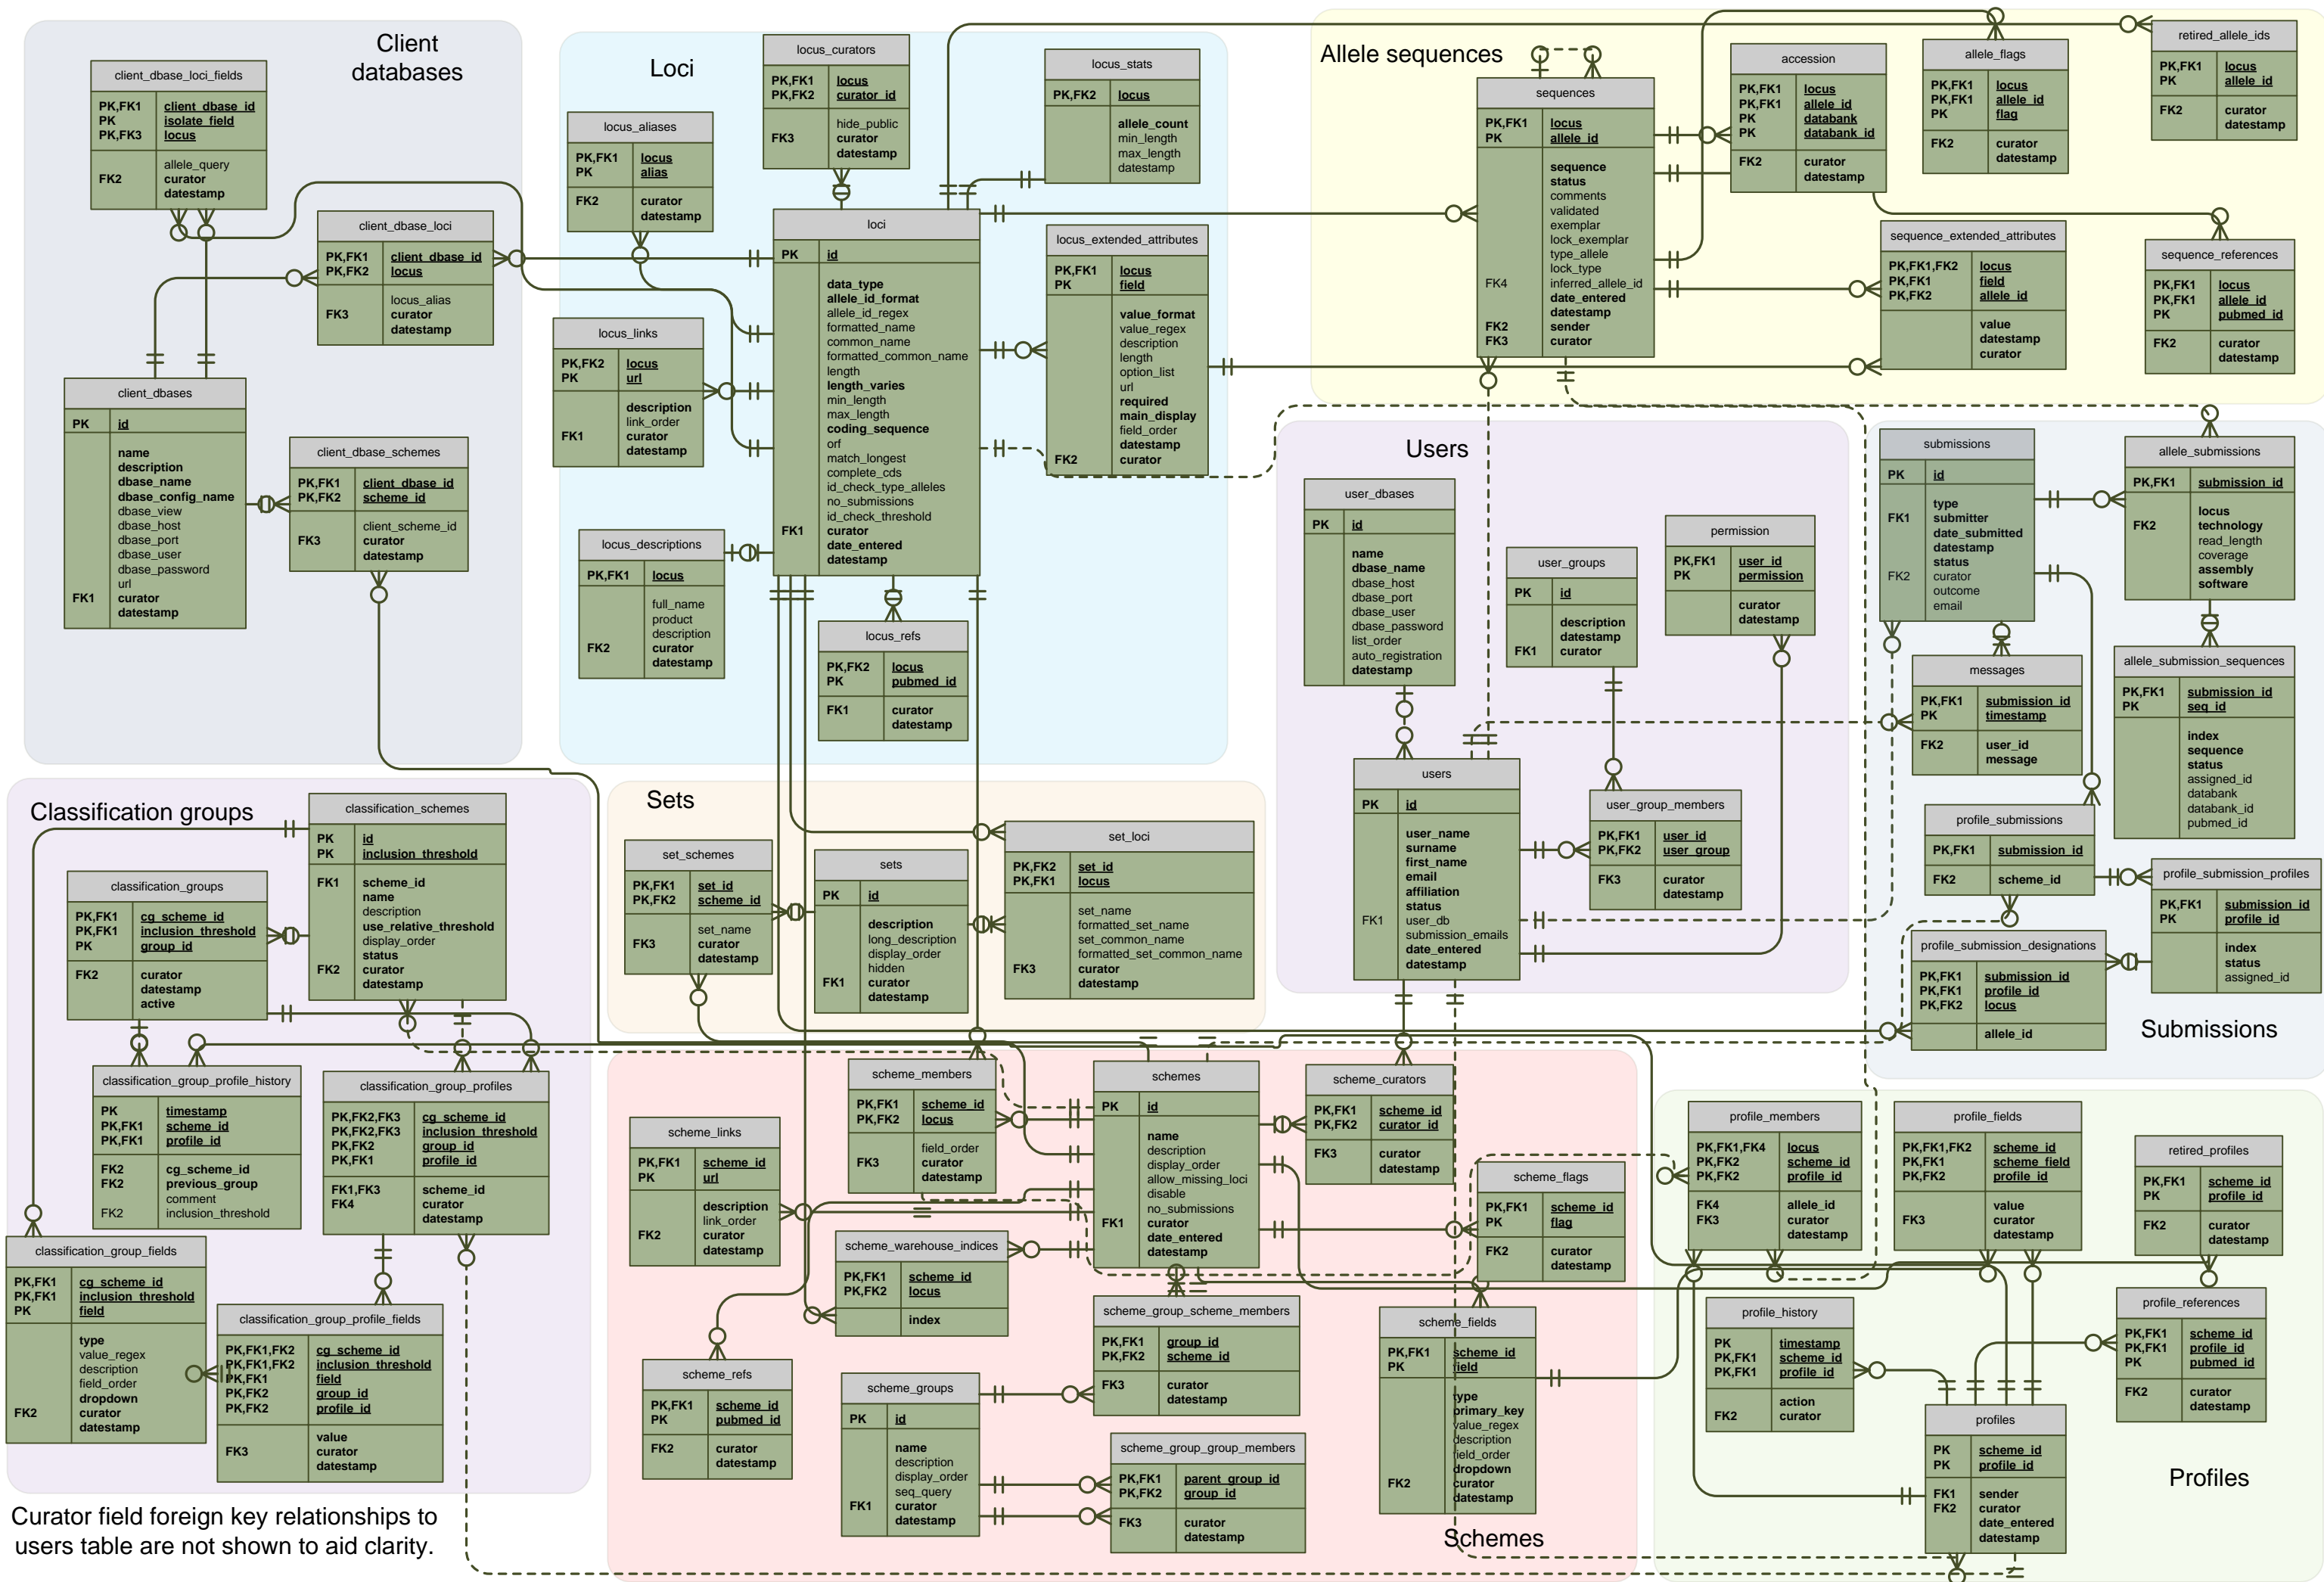

# BIGSdb Sequence/profile definitions database (version 1.19)

Curator field foreign key relationships to users table are not shown to aid clarity.