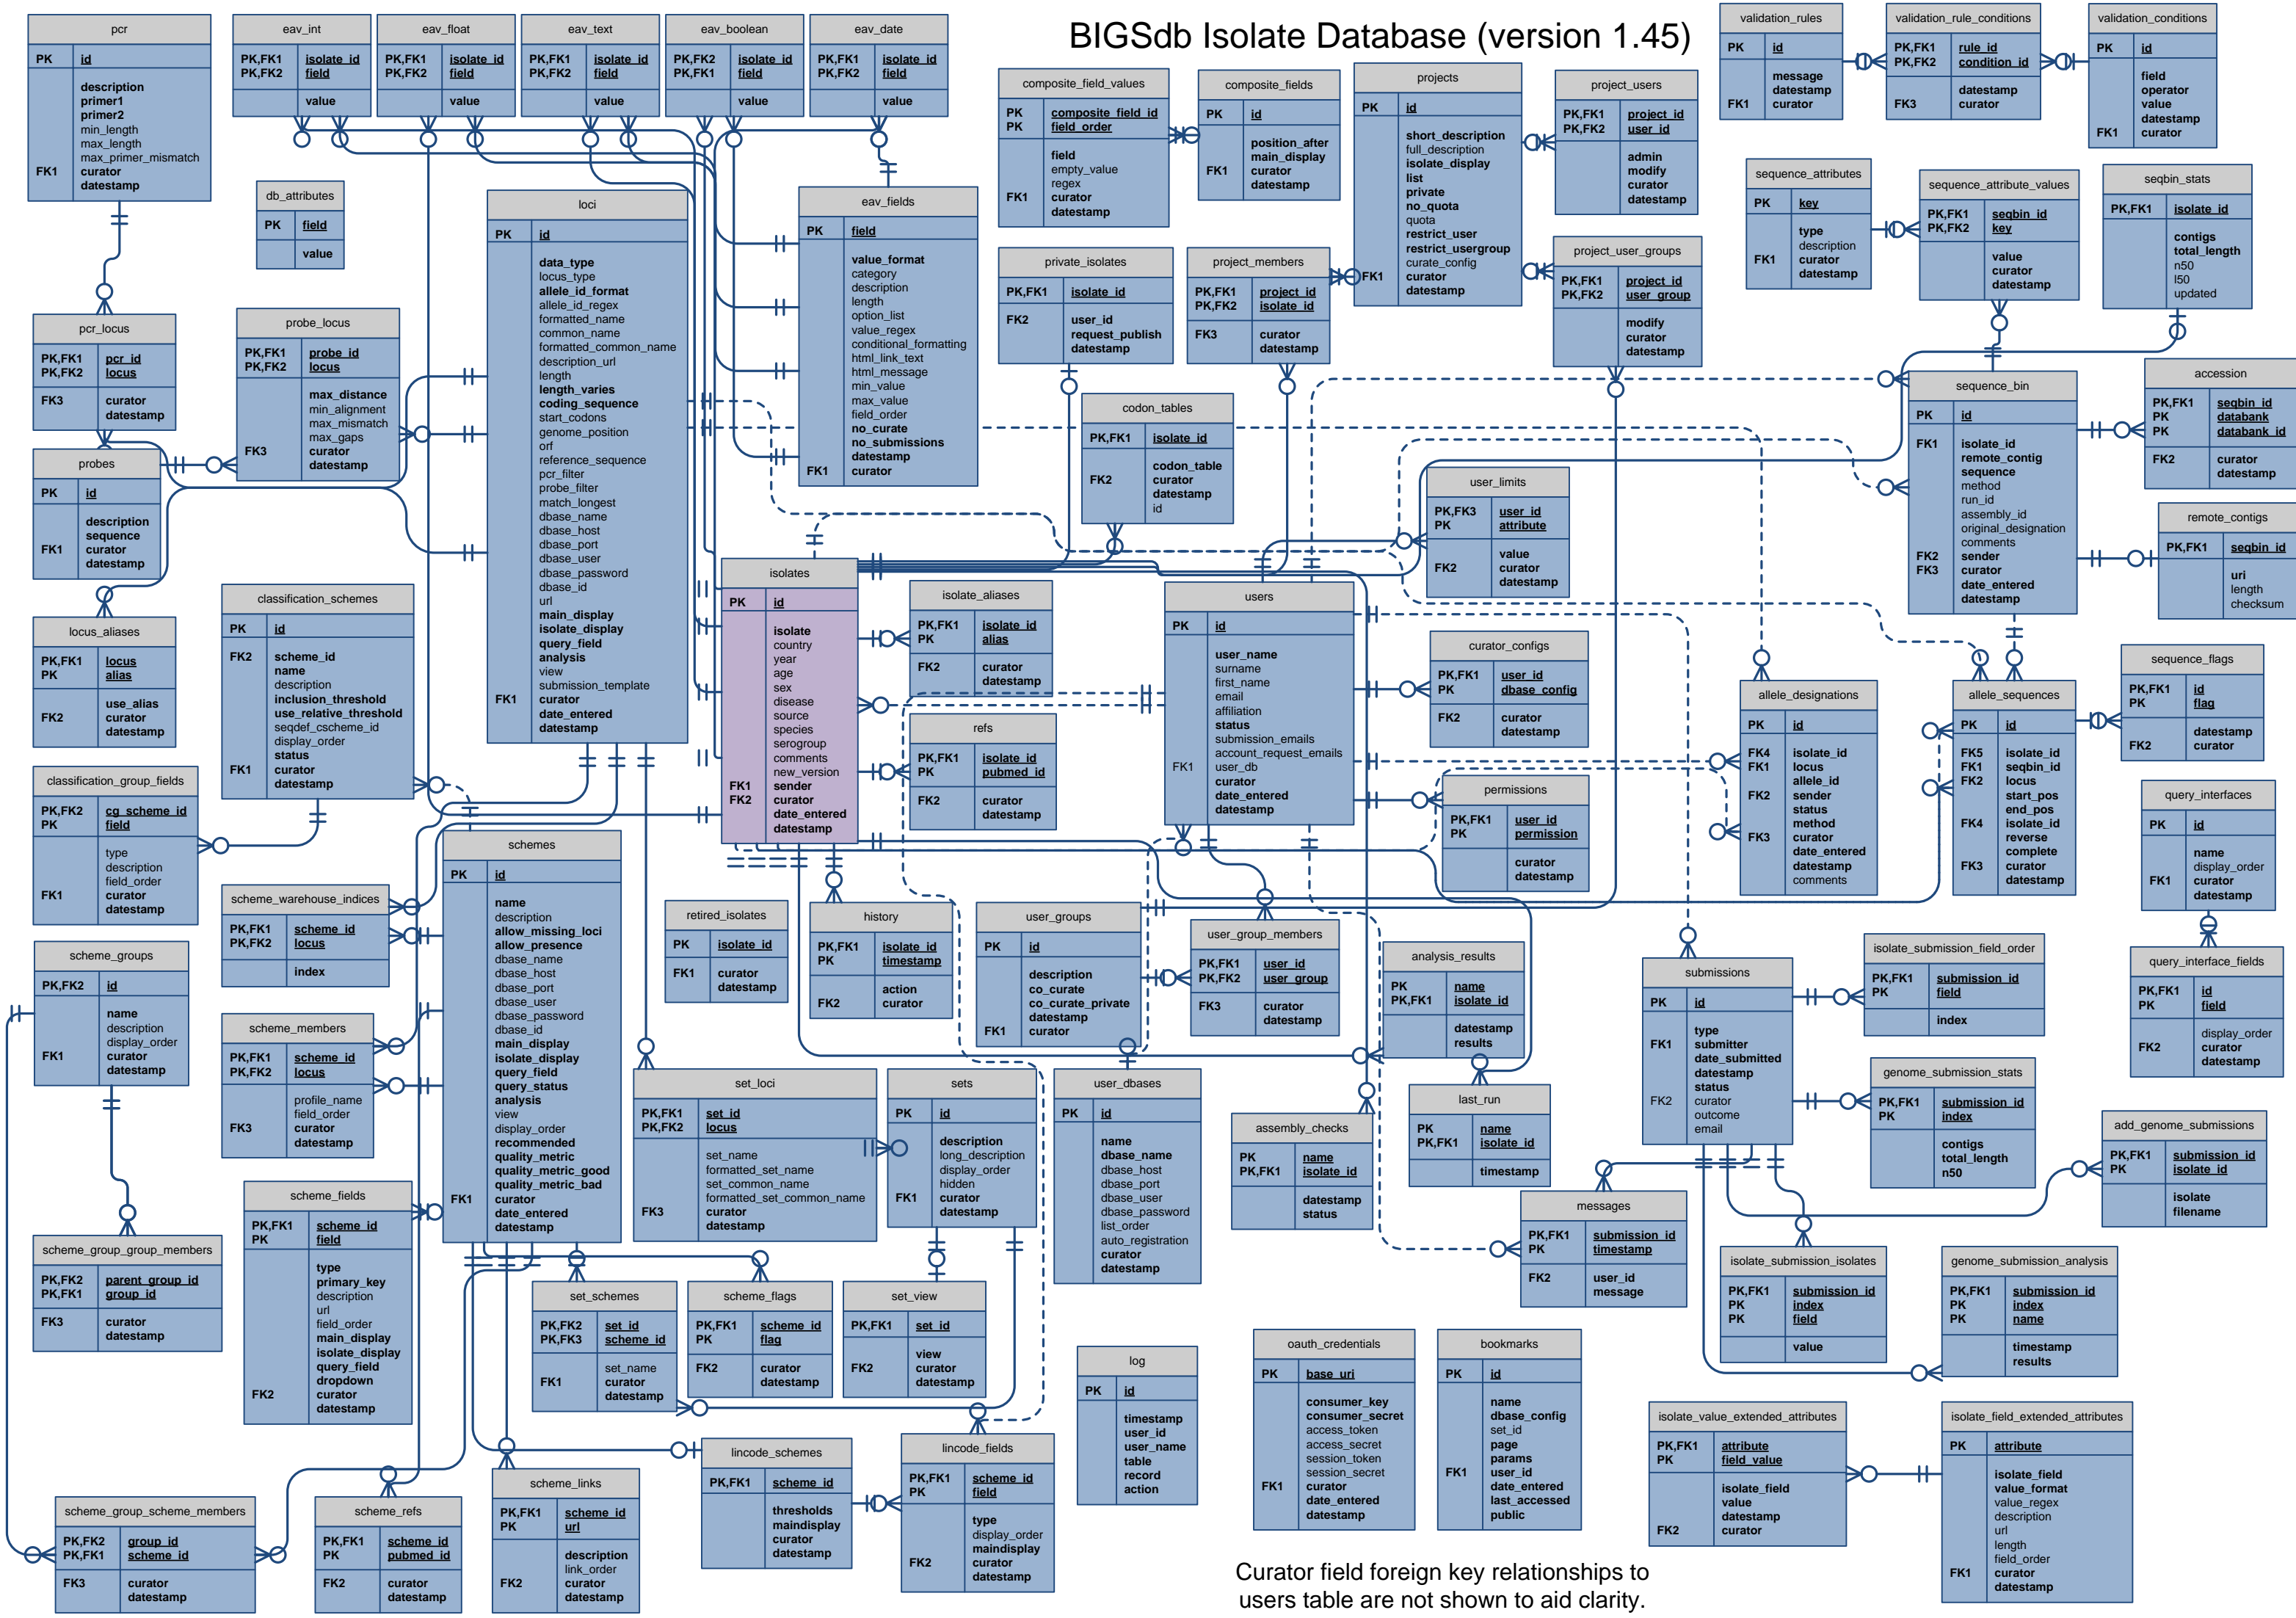

# BIGSdb Isolate Database (version 1.45)

Curator field foreign key relationships to users table are not shown to aid clarity.