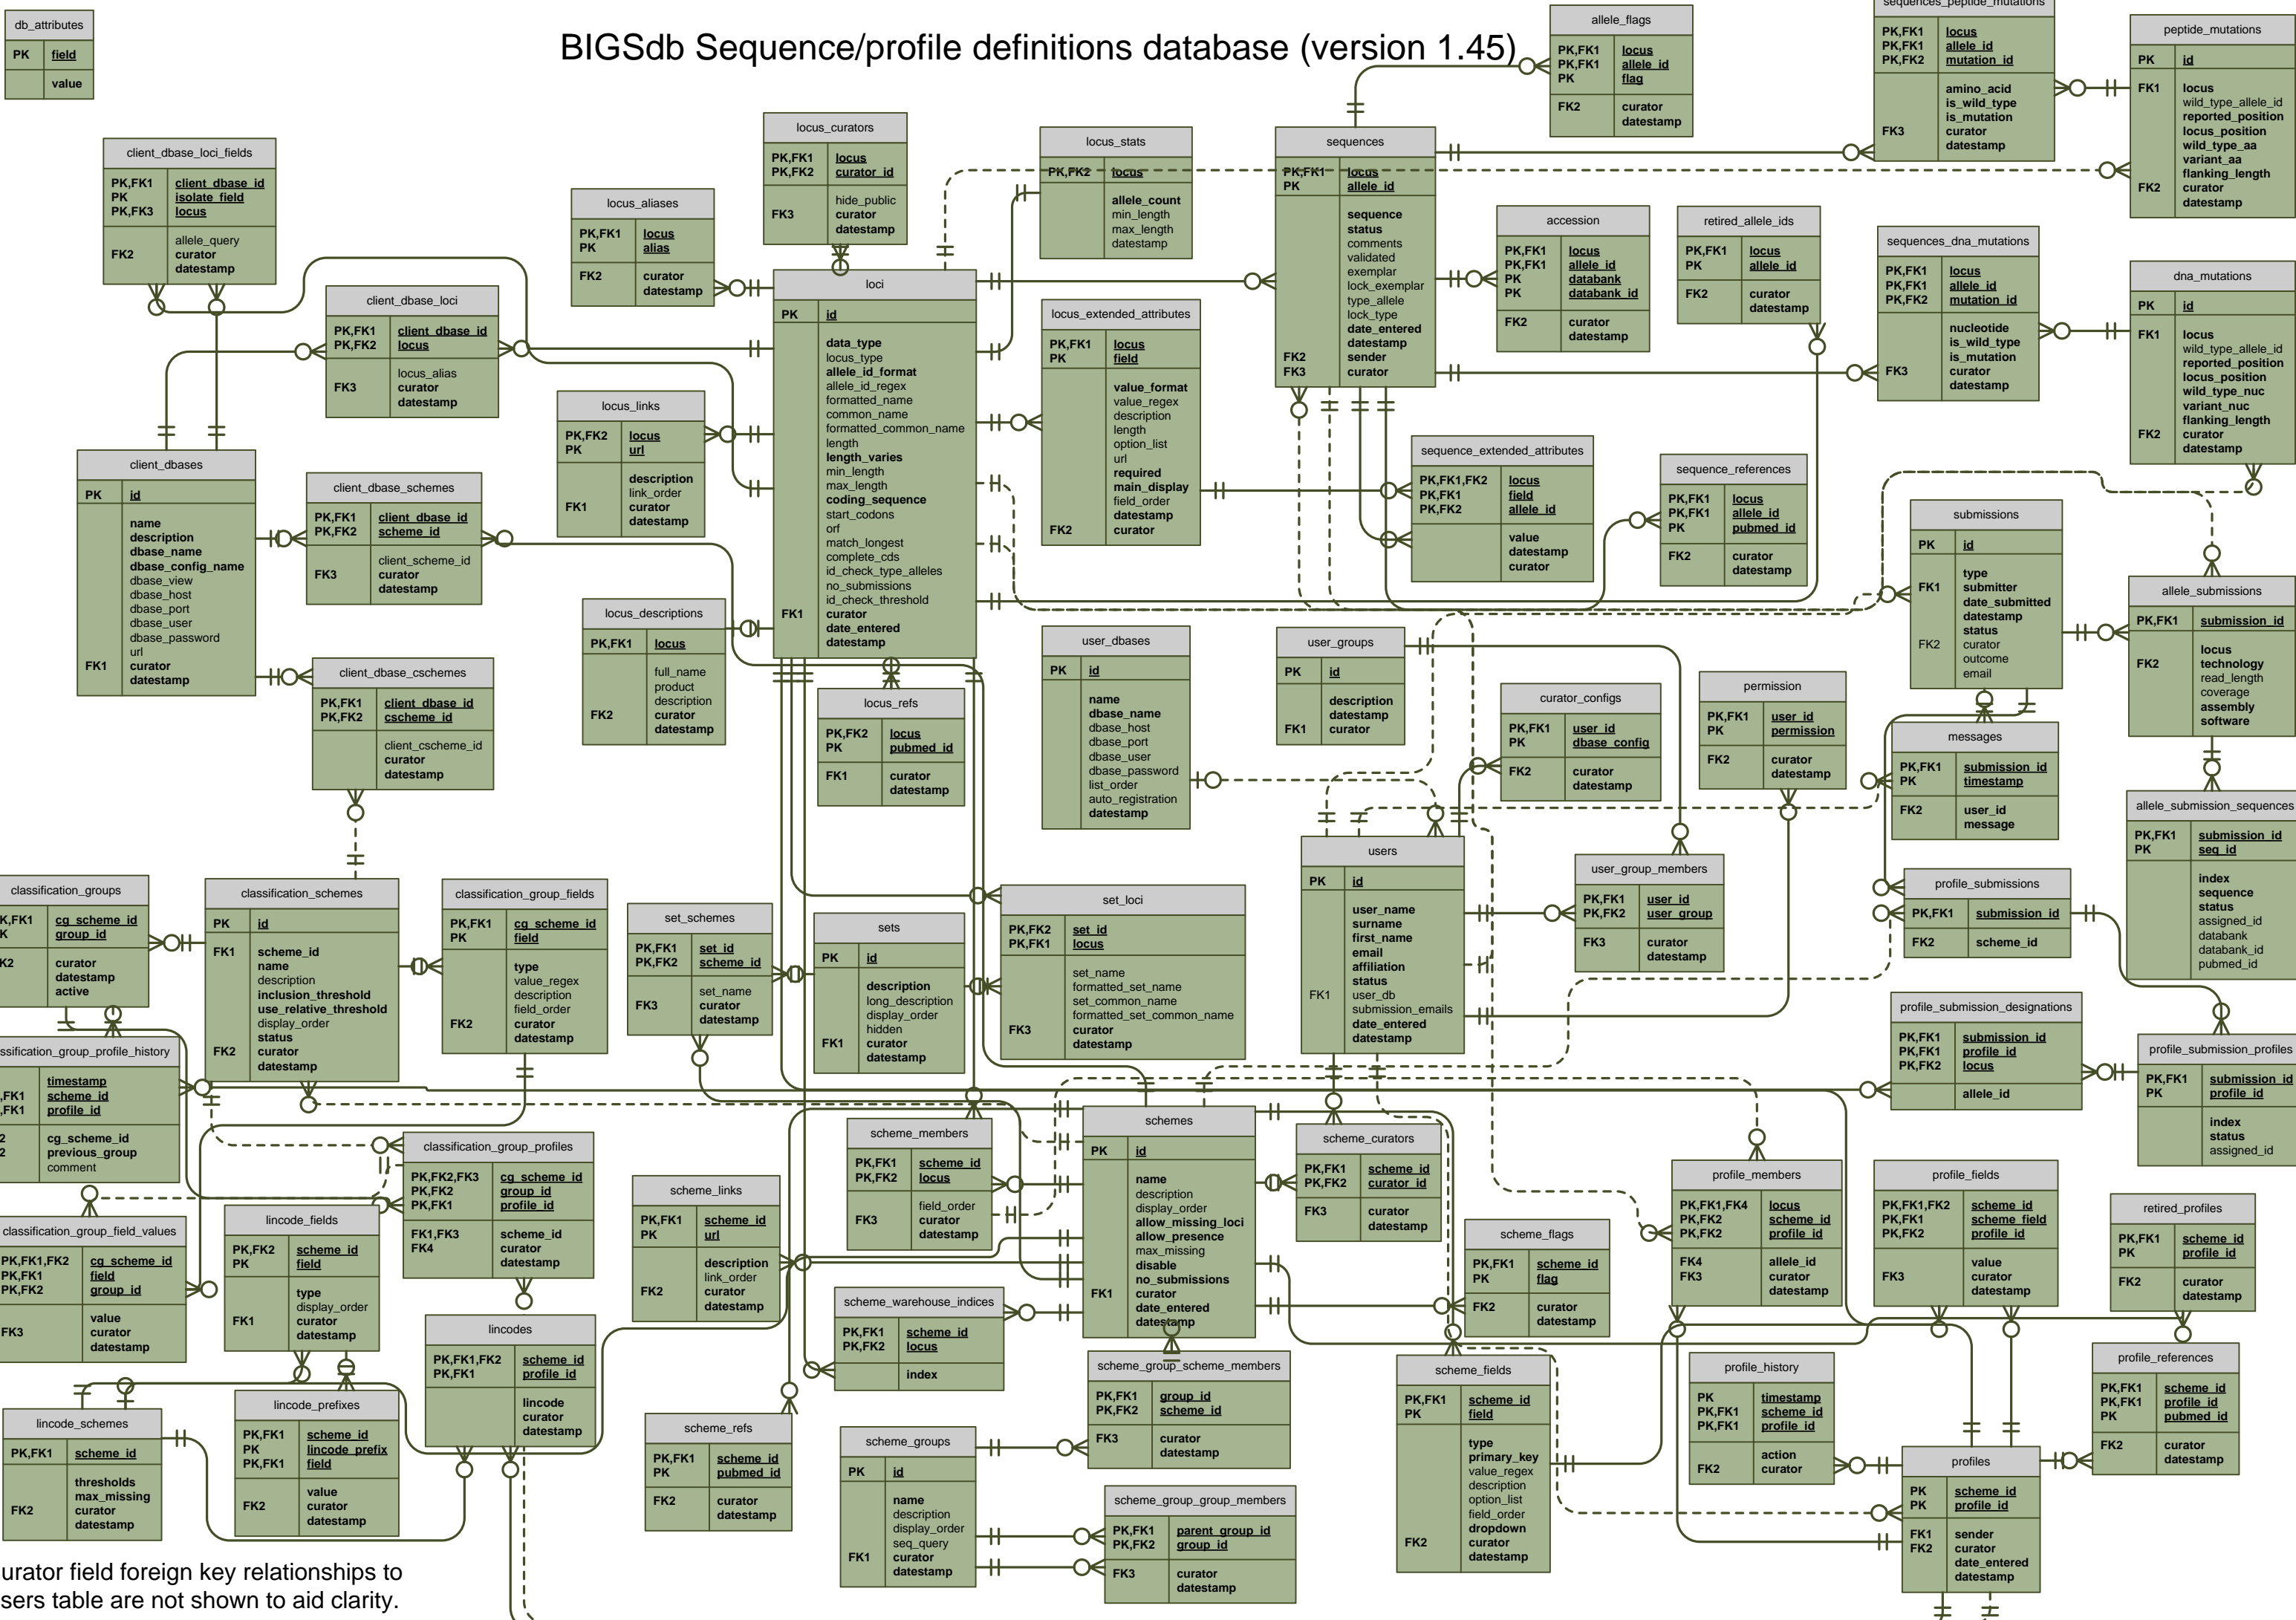

BIGSdb Sequence/profile definitions database (version 1.45)

PK	field
	value

Curator field foreign key relationships to users table are not shown to aid clarity.